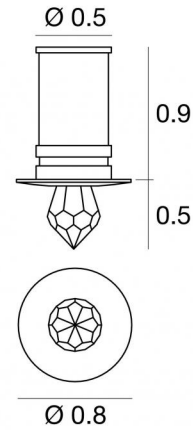

Downlights | 1 x 5mmLED 0.5 W | CRI 75 | 5000K | General Lighting | Chrome | Dry location  
 | 24V

**LL-E87337-C-00**

Technical data	
Type	Semi-recessed
Installation position	Ceiling
Installation environment	Indoor
Light Source	LED
Optics	General Lighting
Power	0.5 W
Operation	24V
Voltage	24V
CCT	5000 K
Color rendering index	75 Ra
Safety class	Class 2
IP	IP20
Glow wire test	850°
Direct mounting on normally flammable surfaces	Yes
CE	Yes
ETL	Yes
Dimmable article	DALI - 1-10V
Directional	No
Tilting	No
Walk-over	No
Drive-over	No
Cable included	Yes
Cable length	0.39 ft
Resin potting	No
Type of light emission	Single emission
Net weight	0.03 lbs
Electrostatic discharge protection	No
Surge protection	No
Ordinary temperature on the glass	104 °F

The total absorbed power is 0.5 W. The power supply cable is included and features a 0.394 ft lenght.

and can be ceiling-mounted, with a 0.591 in diameter hole (in plasterboard) with an outer casing, code E84916(for concrete or masonry).

Compliant with the EN 60598-1 standard and its specific provisions.

Led features	
Color temperature	5000 K
Color rendering index	75 Ra

Outer casing - White

Type of installation: masonry L=1.38in, H=0.79in, D=0.79in

**Code**

E84335

Outer casing - Brass

installation position: floor; type of installation: masonry L=1.89in,  
H=2.36in, D=2.36in.

Material:ABS, color:black.

**Code**

E84916