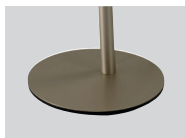

## FINO FLOOR

Housing: Aluminum structure with flexible light head and metal stand.  
Design: Ulrich Sattler | Michael Schmidt, Code2design

	Size: Ø / H mm	Inches	LED Watt	Lumen <sup>1</sup>	weight <sup>2</sup> kg / lbs	Item No.	LED	Dimming	LED	Finishes	Power Supply cable	Mounting Version
<b>Sizes</b>	Ø 22 / H 1300 mm	Ø 0.9 / H 51.0"	3	380	2.5 / 5.5	<b>1537.</b>	x x .	x x .	x x .	x x .	x x x .	x
<b>LED</b> 24V CRI > 90				<b>Warm-white</b> <b>Neutral-white</b> <b>Extra warm-white</b>	<b>3000 K (Standard)</b> <b>4000 K (Optional)</b> <b>2700 K (Optional)</b>	x x x . x x x . x x x .	<b>30.</b> <b>40.</b> <b>27.</b>	x x . x x . x x .	x x . x x . x x .	x x . x x . x x .	x x x . x x x . x x x .	x x x
<b>Dimming</b>			<b>Without Dimmer</b>			x x x .	x x .	<b>01.</b> <b>00.</b>	x x .	x x .	x x x .	x
<b>Finishes</b>	 (Standard) <b>66</b> brushed anodized bronze	(Optional)	 <b>62</b> brushed anodized black	 <b>65</b> brushed anodized champ. gold		x x x .	x x .	x x .	x x .	<b>.</b>	x x x .	x
<b>Power Supply Cable</b> (Standard)	 <b>Z 80</b> Black matt					x x x .	x x .	x x .	x x .	x x .	<b>Z80.</b>	x
<b>Mounting Version</b>			<b>Floor Light including 1900mm/74" connection cable (black) plug-in power adapter</b>			x x x .	x x .	x x .	x x .	x x .	x x x .	<b>N</b>