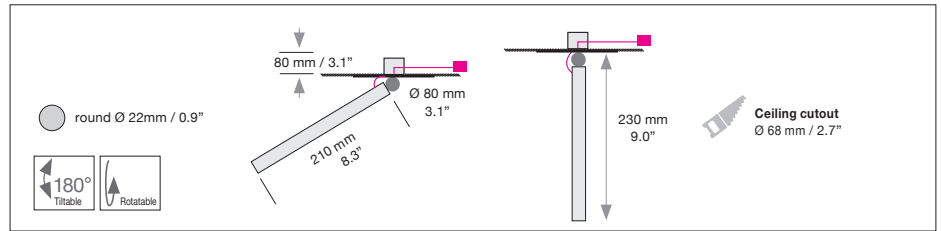

FINO SPOT

Housing: Spotlight, aluminum housing
Design: Ulrich Sattler | Michael Schmidt, Code2design

	Size: Ø mm	Inches	LED Watt	Lumen ¹	Weight ² kg / lbs	Item No.	LED	Dimming	LED	Finishes	Power Supply cable	Mounting Version	
SIZE	Ø 22 / L 210	Ø 0.9 / L 8.3"	4	510	0.4 / 0.88	1538.	x x .	x x .	x x .	x x .	x x x .	x	
LED			Warm-white	3000 K	(Standard)	x x x .	30.	x x .	x x .	x x .	x x x .	x	
CRI > 90			Neutral-white	4000 K	(Optional)	x x x .	40.	x x .	x x .	x x .	x x x .	x	
			Extra warm-white	2700 K	(Optional)	x x x .	27.	x x .	x x .	x x .	x x x .	x	
Dimming			Without Dimmer		(Standard)	x x x .	x x .	01.	00.	x x .	x x x .	x	
Finishes		(Optional)					x x x .	x x .	x x .	x x .	. .	x x x .	x
(Standard)	66 brushed anodized bronze		12 matte white RAL 9003	22 polished aluminum	62 brushed anodized black	65 brushed anodized champ. gold							
	Consult factory for custom finishes												
Power Supply Cable			Z 80 Black matt				x x x .	x x .	x x .	x x .	x x .	Z80.	
Mounting Version		U					x x x .	x x .	x x .	x x .	x x .	U	
	Ball-joint surface mount with remote mounted driver, DA80 canopy, 2000 mm / 78.7" power supply cable												

Dimensions of canopy

Type Size mm / inch

DA 80 **Mounting version U, Ceiling cutout Ø 68 mm / 2.7"**

Cover Ø 80 mm 3.1"

installation depth 80 mm / 3.1"

Color same as spot

▶

1538.	x x .	01.	00.	x x .	Z80.	U
--------------	-------	------------	------------	-------	-------------	----------