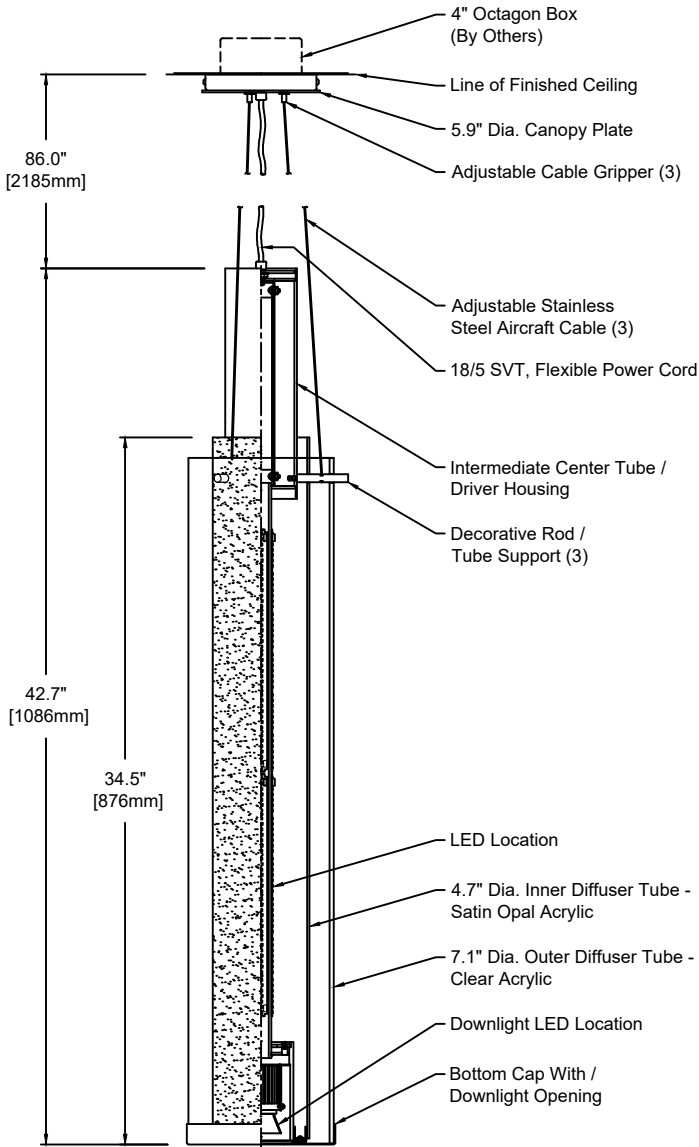

## TECHNICAL SHEET

Note:  
Canopy finish matches housing

### PERSPECTIVE VIEW

Fixture Weight : 15 lbs

Model	Type	Size	Wattage General	Color Temp	Wattage Downlight	Color Temp	Voltage	Control General	Control Downlight	Diffuser	Finish	Options
1575	P	43	L	830	H	830	U	S	S	AA - SW	12	D - CC
P - Pendant 43"			L	827 830 835 840	M H	827 830 835 840	1 - 120 VAC only U - 120/277 V	S D010 DFPN L3DAE L3D0E	S D010 ECO30W DFPN PEQ1 PEQ0	AA - Clear Acrylic SW - Satin Opal Acrylic	12 - Satin Nickel 19 - Painted Anodized Aluminum - RAL 9006 - Matte 21 - Painted White - RAL 9010 Matte 22 - Painted Custom Color	D - Flush Downlight CC - Clear Insulated Cable (Standard) WC - White Cable BC - Black Cable

### Wattage and Control

Control for General Light (Integral 24V): S - Non-Dim D010 - 0-10V 10%	Wattage "L" - 24 Watt 2,700K - 3,200 lm 3,000K - 3,200 lm 3,500K - 3,328 lm 4,000K - 3,392 lm	Remote Drivers: Max. wiring distance / Load Lutron Wire Gauge ≤40W ≤96W #18AWG 15' 25' #16AWG 25' 40' #14AWG 40' 60'	Control (Integral, Constant Current): S - Non-Dim D010 - 0-10V 10% PEQ1 - Lutron Hi-lume 1% EcoSystem PEQ0 - Lutron Hi-lume Premier 0.1% EcoSystem	Wattage "M" - 8.4 Watt / 1,311 lm Wattage "H" - 12.6 Watt / 1,710 lm
Control (Remote 24V): DFPN - Lutron Forward Phase 1%, 120VAC L3DAE - Lutron Hi-Lume 1% EcoSystem L3D0E - Lutron Hi-Lume Premier 0.1% EcoSystem	Technical Data: Form - linear, Operating voltage: 24VDC Color rendering index Ra min: 82 CRI Available in 90 CRI Viewing angle: 110° Lifetime - L70: 60,000h		Control (Remote, Constant Current): ECO30W - EldoLED 0-10V 1% DFPN - Lutron Forward Phase 1%, 120VAC	Technical Data: Color rendering index Ra min: 80 CRI Available in 90 CRI Reflector angle: 80°
	Working temperature: -20°C to 60°C (-4°F to 140°F)		Remote Drivers: Max. wiring distance / Load Wire Gauge EldoLED Lutron #18AWG 72' 30' #16AWG 118' 35' #14AWG 150' 50'	Power and Voltage: 8.4 Watt / 18V / 500mA 12.6 Watt / 18V / 700mA