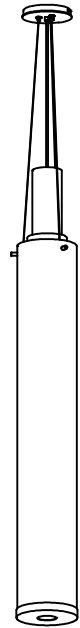

# Gran Fuse

## TECHNICAL SHEET

Note:  
Canopy finish matches housing

### PERSPECTIVE VIEW

Fixture Weight : 15 lbs

Model	Type	Size	Wattage General	Color Temp	Wattage Downlight	Color Temp	Voltage	Control General	Control Downlight	Diffuser	Finish	Options
1575	P	43	L	830	H	830	U	S	S	AA - SW	12	D - CC
P - Pendant 43"			L	827 830 835 840	M H	827 830 835 840	1 - 120 VAC only U - 120/277 V	S D010 DFPN L3DAE L3D0E	S D010 ECO30W DFPN PEQ1 PEQ0	AA - Clear Acrylic SW - Satin Opal Acrylic	12 - Satin Nickel 19 - Painted Anodized Aluminum - RAL 9006 - Matte 21 - Painted White - RAL 9010 Matte 22 - Painted Custom Color	D - Flush Downlight CC - Clear Insulated Cable (Standard) WC - White Cable BC - Black Cable

### Wattage and Control

Control for General Light (Integral 24V): S - Non-Dim D010 - 0-10V 10%	Wattage "L" - 24 Watt 2,700K - 3,200 lm 3,000K - 3,200 lm 3,500K - 3,328 lm 4,000K - 3,392 lm	Remote Drivers: Max. wiring distance / Load Lutron Wire Gauge ≤40W ≤96W #18AWG 15' 25' #16AWG 25' 40' #14AWG 40' 60'	Control (Integral, Constant Current): S - Non-Dim D010 - 0-10V 10% PEQ1 - Lutron Hi-lume 1% EcoSystem PEQ0 - Lutron Hi-lume Premier 0.1% EcoSystem	Wattage "M" - 8.4 Watt / 1,311 lm Wattage "H" - 12.6 Watt / 1,710 lm
Control (Remote 24V): DFPN - Lutron Forward Phase 1%, 120VAC L3DAE - Lutron Hi-Lume 1% EcoSystem L3D0E - Lutron Hi-Lume Premier 0.1% EcoSystem	Technical Data: Form - linear, Operating voltage: 24VDC Color rendering index Ra min: 82 CRI Available in 90 CRI Viewing angle: 110° Lifetime - L70: 60,000h		Control (Remote, Constant Current): ECO30W - EldoLED 0-10V 1% DFPN - Lutron Forward Phase 1%, 120VAC	Technical Data: Color rendering index Ra min: 80 CRI Available in 90 CRI Reflector angle: 80°
	Working temperature: -20°C to 60°C (-4°F to 140°F)		Remote Drivers: Max. wiring distance / Load Wire Gauge EldoLED Lutron #18AWG 72' 30' #16AWG 118' 35' #14AWG 150' 50'	Power and Voltage: 8.4 Watt / 18V / 500mA 12.6 Watt / 18V / 700mA