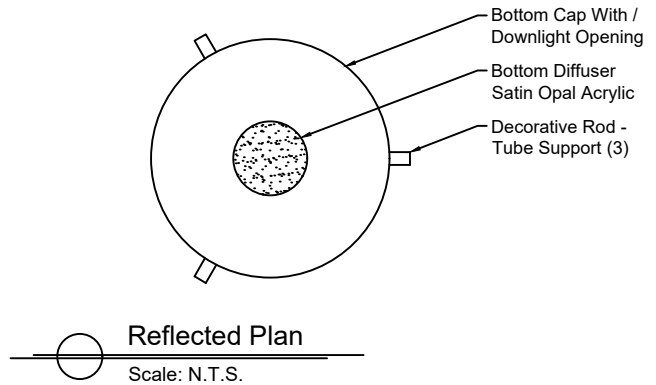

## TECHNICAL SHEET

Note:  
Canopy finish matches housing

### PERSPECTIVE VIEW

Fixture Weight : 15 lbs

Model	Type	Size	Wattage General	Color Temp	Wattage Downlight	Color Temp	Voltage	Control General	Control Downlight	Diffuser	Finish	Options
1575	P	43	L	830	H	830	U	S	S	AA - SW	12	D - CC
P - Pendant 43"			L	827 830 835 840	M H	827 830 835 840	1 - 120 VAC only U - 120/277 V	S D010 DFPN L3DAE L3D0E	S D010 ECO30W DFPN PEQ1 PEQ0	AA - Clear Acrylic SW - Satin Opal Acrylic	12 - Satin Nickel 19 - Painted Anodized Aluminum - RAL 9006 - Matte 21 - Painted White - RAL 9010 Matte 22 - Painted Custom Color	D - Flush Downlight CC - Clear Insulated Cable (Standard) WC - White Cable BC - Black Cable