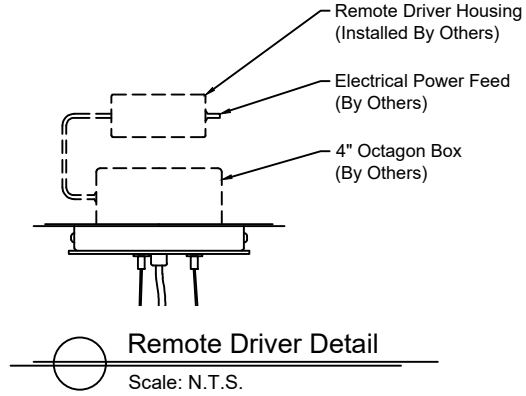

## TECHNICAL SHEET

Note:  
Canopy finish matches housing

### PERSPECTIVE VIEW

Fixture Weight : 15 lbs

Model	Type	Size	Wattage General	Color Temp	Wattage Downlight	Color Temp	Voltage	Control General	Control Downlight	Diffuser	Finish	Options
1575	P	43	L	830	H	830	U	S	S	AA - SW	12	D - CC
P - Pendant 43"			L	827 830 835 840	M H	827 830 835 840	1 - 120 VAC only U - 120/277 V	S D010 DFPN L3DAE L3D0E	S D010 ECO30W DFPN PEQ1 PEQ0	AA - Clear Acrylic SW - Satin Opal Acrylic	12 - Satin Nickel 19 - Painted Anodized Aluminum - RAL 9006 - Matte 21 - Painted White - RAL 9010 Matte 22 - Painted Custom Color	D - Flush Downlight CC - Clear Insulated Cable (Standard) WC - White Cable BC - Black Cable

### Wattage and Control

Control for General Light (Integral 24V): S - Non-Dim D010 - 0-10V 10%	Wattage "L" - 24 Watt 2,700K - 3,200 lm 3,000K - 3,200 lm 3,500K - 3,328 lm 4,000K - 3,392 lm	Remote Drivers: Max. wiring distance / Load Lutron Wire Gauge ≤40W ≤96W #18AWG 15' 25' #16AWG 25' 40' #14AWG 40' 60'	Control (Integral, Constant Current): S - Non-Dim D010 - 0-10V 10% PEQ1 - Lutron Hi-lume 1% EcoSystem PEQ0 - Lutron Hi-lume Premier 0.1% EcoSystem	Wattage "M" - 8.4 Watt / 1,311 lm Wattage "H" - 12.6 Watt / 1,710 lm
Control (Remote 24V): DFPN - Lutron Forward Phase 1%, 120VAC L3DAE - Lutron Hi-Lume 1% EcoSystem L3D0E - Lutron Hi-Lume Premier 0.1% EcoSystem	Technical Data: Form - linear, Operating voltage: 24VDC Color rendering index Ra min: 82 CRI Available in 90 CRI Viewing angle: 110° Lifetime - L70: 60,000h		Control (Remote, Constant Current): ECO30W - EldoLED 0-10V 1% DFPN - Lutron Forward Phase 1%, 120VAC	Technical Data: Color rendering index Ra min: 80 CRI Available in 90 CRI Reflector angle: 80°
	Working temperature: -20°C to 60°C (-4°F to 140°F)		Remote Drivers: Max. wiring distance / Load Wire Gauge EldoLED Lutron #18AWG 72' 30' #16AWG 118' 35' #14AWG 150' 50'	Power and Voltage: 8.4 Watt / 18V / 500mA 12.6 Watt / 18V / 700mA