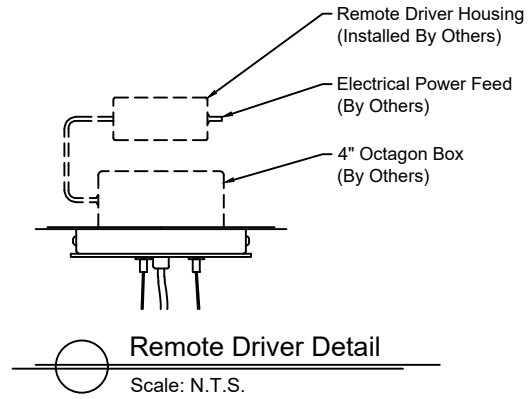

## TECHNICAL SHEET

PERSPECTIVE VIEW

Note:  
Canopy finish matches housing

Fixture Weight : 17 lbs

Model	Type	Size	Wattage General	Color Temp	Wattage Downlight	Color Temp	Voltage	Control General	Control Downlight	Diffuser	Finish	Options
1575	P	55	L	830	H	830	U	S	S	AA - SW	12	CL - CC
P - Pendant			55"	L	827 M 830 H 835 840	827 830 835 840	1 - 120 VAC only U - 120/277 V	S D010 DFPN L3DAE L3DOE	S D010 ECO30W DFPN PEQ1 PEQ0	AA - Clear Acrylic SW - Satin Opal Acrylic	12 - Satin Nickel 19 - Painted Anodized Aluminum - RAL 9006 - Matte 21 - Painted White - RAL 9010 Matte 22 - Painted Custom Color	CL - Extended Cylinder Light CC - Clear Insulated Cable (Standard) WC - White Cable BC - Black Cable