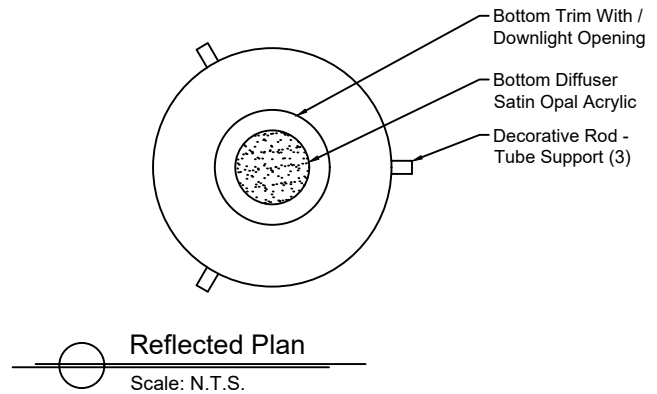

## TECHNICAL SHEET

PERSPECTIVE VIEW

Note:  
Canopy finish matches housing

Fixture Weight : 17 lbs

Model	Type	Size	Wattage General	Color Temp	Wattage Downlight	Color Temp	Voltage	Control General	Control Downlight	Diffuser	Finish	Options
1575	P	55	L	830	H	830	U	S	S	AA - SW	12	CL - CC
P - Pendant			55"	L	827 M 830 H 835 840	827 830 835 840	1 - 120 VAC only U - 120/277 V	S D010 DFPN L3DAE L3DOE	S D010 ECO30W DFPN PEQ1 PEQ0	AA - Clear Acrylic SW - Satin Opal Acrylic	12 - Satin Nickel 19 - Painted Anodized Aluminum - RAL 9006 - Matte 21 - Painted White - RAL 9010 Matte 22 - Painted Custom Color	CL - Extended Cylinder Light CC - Clear Insulated Cable (Standard) WC - White Cable BC - Black Cable