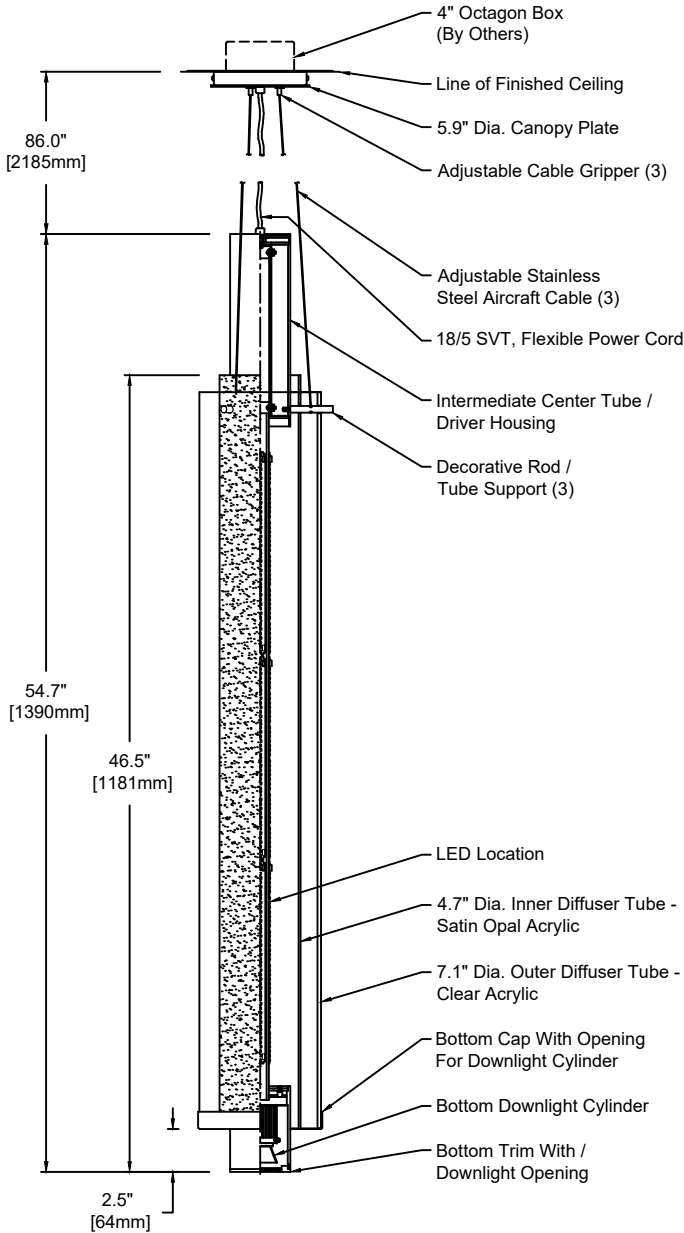

## TECHNICAL SHEET

PERSPECTIVE VIEW

Note:  
Canopy finish matches housing

Fixture Weight : 17 lbs

Model	Type	Size	Wattage General	Color Temp	Wattage Downlight	Color Temp	Voltage	Control General	Control Downlight	Diffuser	Finish	Options
1575	P	55	L	830	H	830	U	S	S	AA - SW	12	CL - CC
P - Pendant			55"	L	827 M 830 H 835 840	827 830 835 840	1 - 120 VAC only U - 120/277 V	S D010 DFPN L3DAE L3DOE	S D010 ECO30W DFPN PEQ1 PEQ0	AA - Clear Acrylic SW - Satin Opal Acrylic	12 - Satin Nickel 19 - Painted Anodized Aluminum - RAL 9006 - Matte 21 - Painted White - RAL 9010 Matte 22 - Painted Custom Color	CL - Extended Cylinder Light CC - Clear Insulated Cable (Standard) WC - White Cable BC - Black Cable