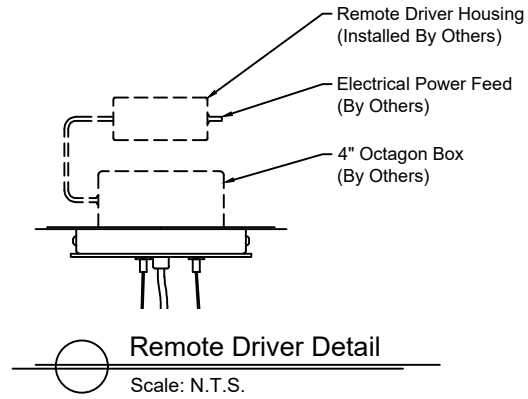

## TECHNICAL SHEET

PERSPECTIVE VIEW

Note:  
Canopy finish matches housing

Fixture Weight : 17 lbs

| Model       | Type | Size | Wattage General | Color Temp | Wattage Downlight        | Color Temp | Voltage                  | Control General                   | Control Downlight                   | Diffuser                                    | Finish  | Options  |
|-------------|------|------|-----------------|------------|--------------------------|------------|--------------------------|-----------------------------------|-------------------------------------|---|---|--|
| 1575        | P    | 55   | L               | 830        | H                        | 830        | U                        | S                                 | S                                   | AA - SW                                     | 12  | D - CC   |
| P - Pendant |      |      | 55"             | L          | 827<br>830<br>835<br>840 | M<br>H     | 827<br>830<br>835<br>840 | 1 - 120 VAC only<br>U - 120/277 V | S<br>D010<br>DFPN<br>L3DAE<br>L3DOE | S<br>D010<br>ECO30W<br>DFPN<br>PEQ1<br>PEQ0 | AA - Clear Acrylic<br>SW - Satin Opal Acrylic<br>12 - Satin Nickel<br>19 - Painted Anodized Aluminum - RAL 9006 - Matte<br>21 - Painted White - RAL 9010 Matte<br>22 - Painted Custom Color | D - Flush Downlight<br>CC - Clear Insulated Cable (Standard)<br>WC - White Cable<br>BC - Black Cable |