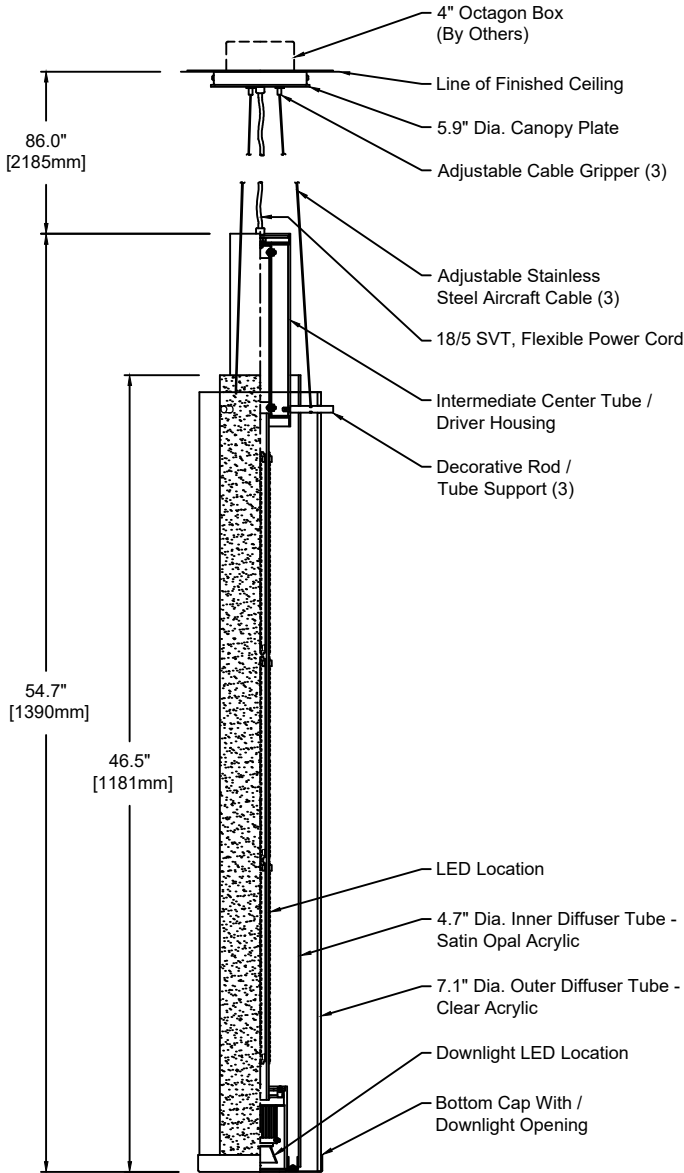

## TECHNICAL SHEET

PERSPECTIVE VIEW

Note:  
Canopy finish matches housing

Fixture Weight : 17 lbs

| Model       | Type | Size | Wattage General | Color Temp | Wattage Downlight        | Color Temp | Voltage                  | Control General                   | Control Downlight                   | Diffuser                                    | Finish  | Options  |
|-------------|------|------|-----------------|------------|--------------------------|------------|--------------------------|-----------------------------------|-------------------------------------|---|---|--|
| 1575        | P    | 55   | L               | 830        | H                        | 830        | U                        | S                                 | S                                   | AA - SW                                     | 12  | D - CC   |
| P - Pendant |      |      | 55"             | L          | 827<br>830<br>835<br>840 | M<br>H     | 827<br>830<br>835<br>840 | 1 - 120 VAC only<br>U - 120/277 V | S<br>D010<br>DFPN<br>L3DAE<br>L3DOE | S<br>D010<br>ECO30W<br>DFPN<br>PEQ1<br>PEQ0 | AA - Clear Acrylic<br>SW - Satin Opal Acrylic<br>12 - Satin Nickel<br>19 - Painted Anodized Aluminum - RAL 9006 - Matte<br>21 - Painted White - RAL 9010 Matte<br>22 - Painted Custom Color | D - Flush Downlight<br>CC - Clear Insulated Cable (Standard)<br>WC - White Cable<br>BC - Black Cable |