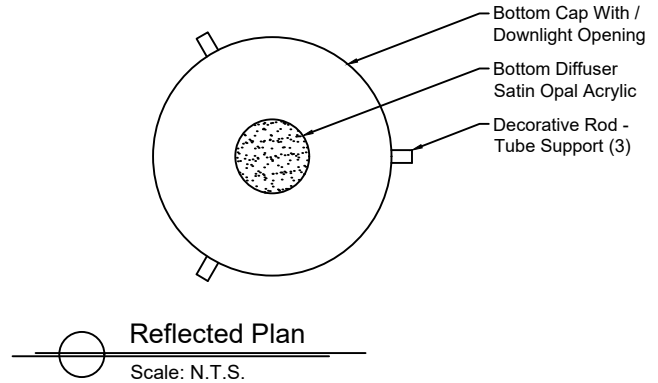

# Gran Fuse

## TECHNICAL SHEET

PERSPECTIVE VIEW

Note:  
Canopy finish matches housing

Fixture Weight : 17 lbs

| Model       | Type | Size | Wattage General | Color Temp | Wattage Downlight        | Color Temp | Voltage                  | Control General                   | Control Downlight                   | Diffuser                                    | Finish  | Options  |
|-------------|------|------|-----------------|------------|--------------------------|------------|--------------------------|-----------------------------------|-------------------------------------|---|---|--|
| 1575        | P    | 55   | L               | 830        | H                        | 830        | U                        | S                                 | S                                   | AA - SW                                     | 12  | D - CC   |
| P - Pendant |      |      | 55"             | L          | 827<br>830<br>835<br>840 | M<br>H     | 827<br>830<br>835<br>840 | 1 - 120 VAC only<br>U - 120/277 V | S<br>D010<br>DFPN<br>L3DAE<br>L3DOE | S<br>D010<br>ECO30W<br>DFPN<br>PEQ1<br>PEQ0 | AA - Clear Acrylic<br>SW - Satin Opal Acrylic<br>12 - Satin Nickel<br>19 - Painted Anodized Aluminum - RAL 9006 - Matte<br>21 - Painted White - RAL 9010 Matte<br>22 - Painted Custom Color | D - Flush Downlight<br>CC - Clear Insulated Cable (Standard)<br>WC - White Cable<br>BC - Black Cable |