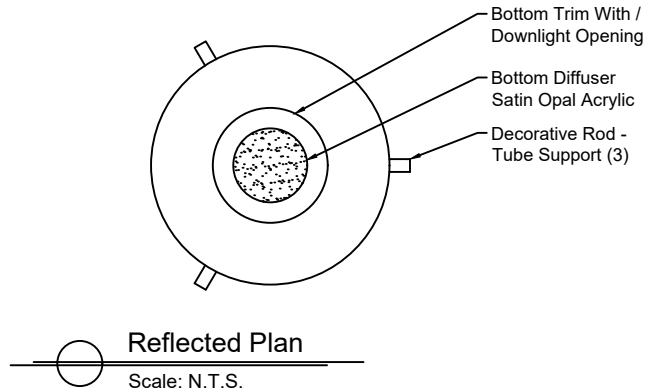

## TECHNICAL SHEET

Note:  
Canopy finish matches housing

### PERSPECTIVE VIEW

Fixture Weight : 20 lbs

Model	Type	Size	Wattage General	Color Temp	Wattage Downlight	Color Temp	Voltage	Control General	Control Downlight	Diffuser	Finish	Options
1575	P	67	L	830	H	830	U	S	S	AA - SW	12	CL - CC
P - Pendant	67"	L	827 830 835 840	M H	827 830 835 840	1 - 120 VAC only U - 120/277 V	S D010 DFPN L3DAE L3DOE	S D010 ECO30W DFPN PEQ1 PEQ0	AA - Clear Acrylic SW - Satin Opal Acrylic	12 - Satin Nickel 19 - Painted Anodized Aluminum - RAL 9006 - Matte 21 - Painted White - RAL 9010 Matte 22 - Painted Custom Color	CL - Extended Cylinder Light CC - Clear Insulated Cable (Standard) WC - White Cable BC - Black Cable	