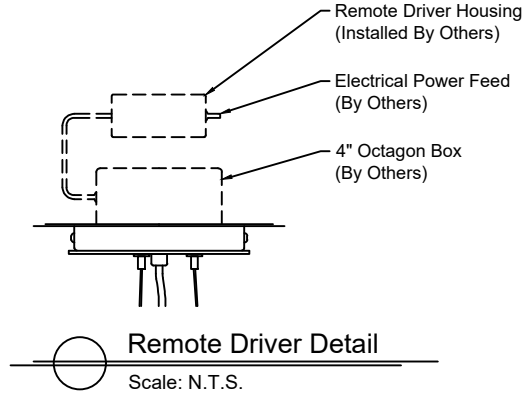

## TECHNICAL SHEET

Note:  
Canopy finish matches housing

### PERSPECTIVE VIEW

Fixture Weight : 20 lbs

Model	Type	Size	Wattage General	Color Temp	Wattage Downlight	Color Temp	Voltage	Control General	Control Downlight	Diffuser	Finish	Options
1575	P	67	L	830	H	830	U	S	S	AA - SW	12	CL - CC
P - Pendant	67"	L	827 830 835 840	M H	827 830 835 840	1 - 120 VAC only U - 120/277 V	S D010 DFPN L3DAE L3DOE	S D010 ECO30W DFPN PEQ1 PEQ0	AA - Clear Acrylic SW - Satin Opal Acrylic	12 - Satin Nickel 19 - Painted Anodized Aluminum - RAL 9006 - Matte 21 - Painted White - RAL 9010 Matte 22 - Painted Custom Color	CL - Extended Cylinder Light CC - Clear Insulated Cable (Standard) WC - White Cable BC - Black Cable	