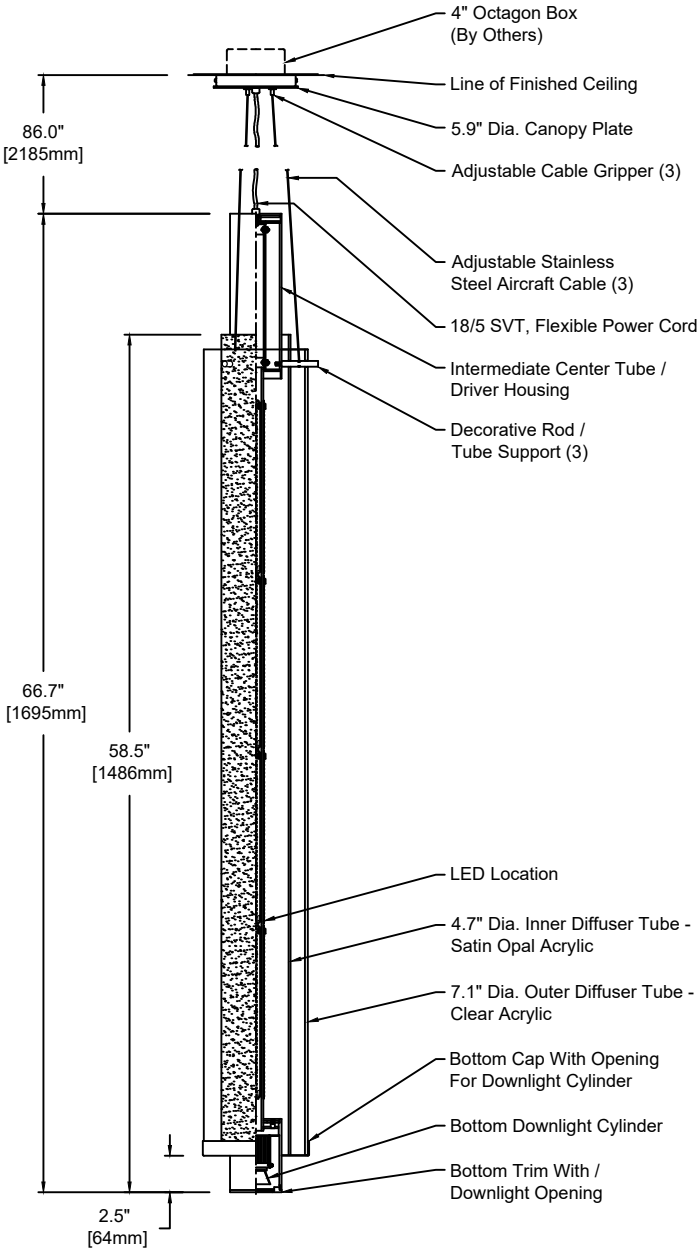

Gran Fuse

TECHNICAL SHEET

Note:
Canopy finish matches housing

PERSPECTIVE VIEW