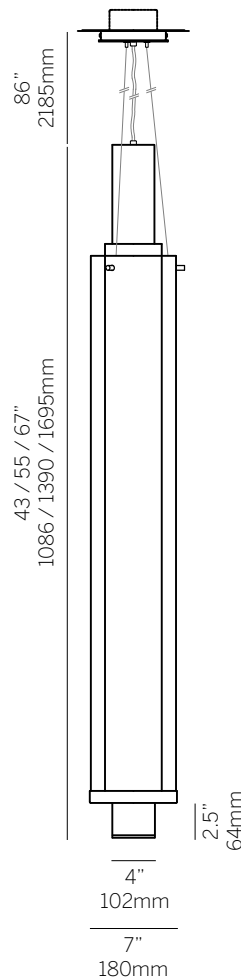

Cylinder downlight

Notes

- ¹Nominal lumens
- ²82 CRI standard / 90 CRI available
- ³Canopy finish matches housing
- ⁴96" clear insulated cable standard

Model 1575

1575

Type

P Pendant

P

Size

38" 38"
43" 43"
50" 50"
55" 55"
62" 62"
67" 67"

Custom (up to 74" standard, 79" downlight)

Wattage¹

General Light

38 / 43" L 24W (3200lm)
50 / 55" L 36W (4800lm)
62 / 67" L 48W (6400lm)

Downlight

M 8.4W (1,311lm) @ 500 mA
H 18.2W (3100lm) @ 700mA

Color Temp²

827 2700
830 3000
835 3500
840 4000
RGB RGB
RGBW RGBW

Voltage

U 120/277
I 120VAC only

Control (General / 24V)

S Non-dim (Integral)
D010 0-10V 10% (Integral)
DFPN Lutron Forward Phase 1% 120VAC (Remote)
L3DAE Lutron Hi-lume 1% EcoSystem (Remote)
L3D0E Lutron Hi-lume Premier 0.1% EcoSystem (Remote)

Control (Downlight / Constant Current)

S Non-dim (Integral)
D010 0-10V 10% (Integral)
ECO30W EidoLED 0-10V 1% (Remote)
DFPN Lutron Forward Phase 1% 120VAC (Remote)
PEQ1 Lutron Hi-lume 1% EcoSystem (Integral)
PEQ0 Lutron Hi-lume Premier 0.1% EcoSystem (Integral)

Diffuser

AA Clear acrylic
SW Satin opal acrylic

AA
SW

Finish³

12 Satin nickel
19 Painted anodized aluminum - RAL 9006 Matte
21 Painted white - RAL 9010 matte
22 Painted custom color

Options

D Flush downlight
CL Extended cylinder light
CC Clear insulated cable (standard)⁴
WC White cable
BC Black cable