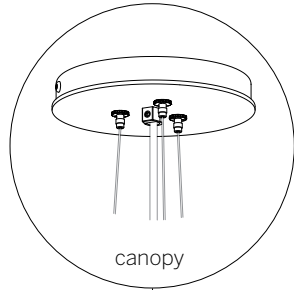

## Gran Fuse

A suspended luminaire for large scale spaces, the Gran Fuse has multiple performance options and a classic form.

Standard

Flush downlight

Cylinder downlight

### Notes

- <sup>1</sup>Nominal lumens
- <sup>2</sup>82 CRI standard / 90 CRI available
- <sup>3</sup>Canopy finish matches housing
- <sup>4</sup>96" clear insulated cable standard

Model 1575

1575