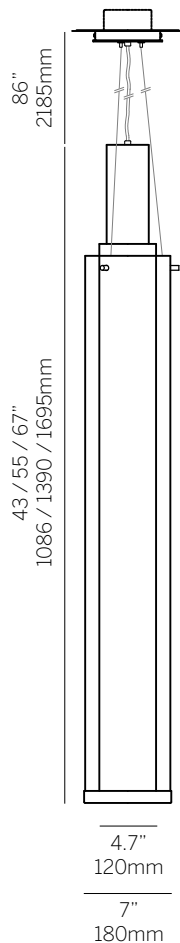

Flush downlight