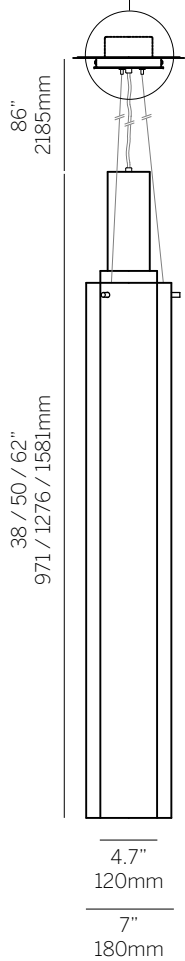

Gran Fuse

A suspended luminaire for large scale spaces, the Gran Fuse has multiple performance options and a classic form.

Standard