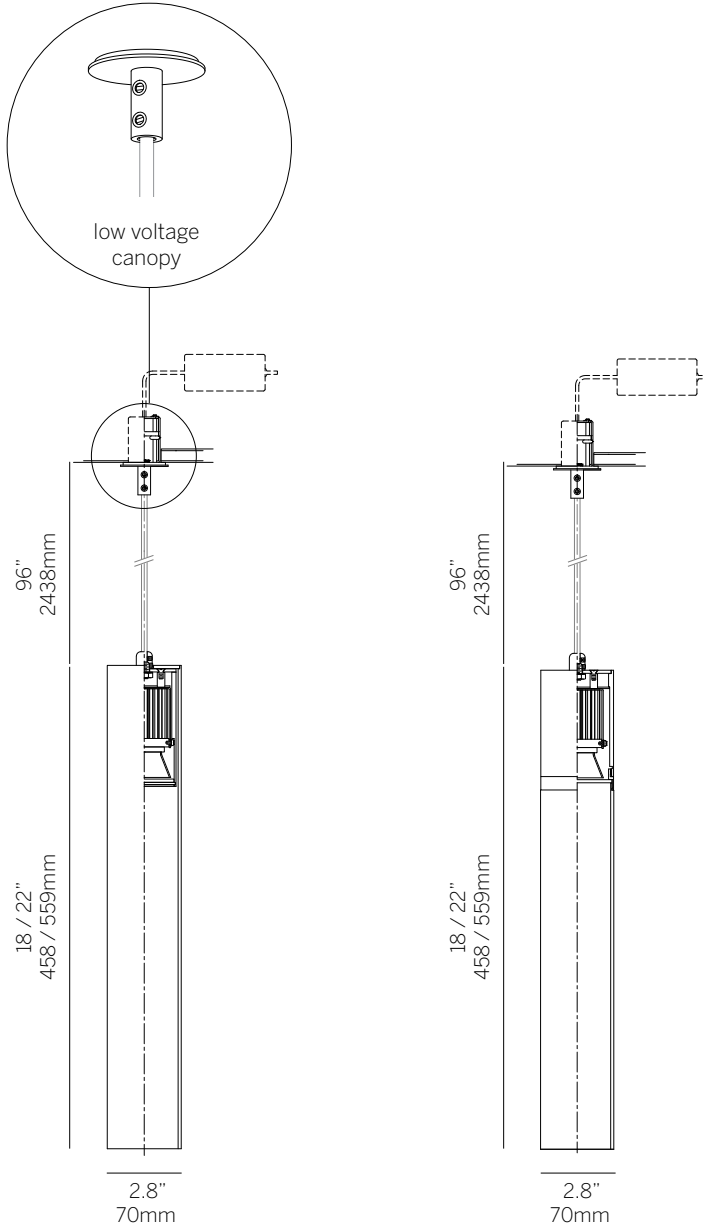

Stick

At just under 3" diameter, Stick appears like a flying candle. When used individually, or in groupings with a custom canopy or attached to ARC, Stick provides functional illumination in the space.

AT

MT

Notes

¹Nominal lumens ²82 CRI standard / 90 CRI available

³Canopy finish matches housing

⁴AT fixture and canopy white standard, other colors optional on canopy

⁵96" clear insulated cable standard

inter•lux

Model 1592 **1592**

AT Acrylic top
MT Metal top

Type
P Pendant **P**

Size
18 18"
22 22"
Custom

Wattage¹
M 8.4W (1,311 lm) @ 500 mA
H 12.6W (1710lm) @ 700mA

Color Temp²
827 2700
830 3000
835 3500
840 4000

Voltage
U 120/277
I 120VAC only