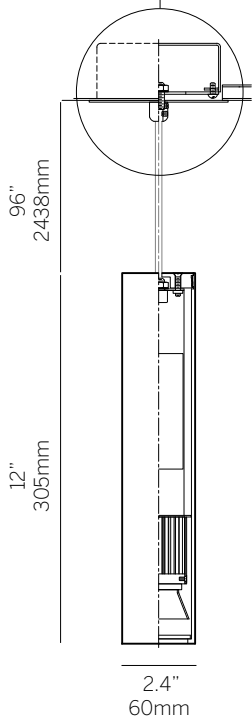

# Stick M

At just under 3" diameter, the all metal Stick M is used individually or in groupings with a custom canopy or attached to ARC, Stick provides functional illumination in the space.

# inter•lux

**Model 1593** **1593**

**Type**  
 C Ceiling  
 P Pendant

**Size**  
 12 12"  
 Custom

**Wattage<sup>1</sup>**  
 M 8.4W (1,311 lm) @ 500 mA  
 H 12.6W (1710lm) @ 700mA

**Color Temp<sup>2</sup>**  
 827 2700  
 830 3000  
 835 3500  
 840 4000

**Finish<sup>3</sup>**  
 18 Polished aluminum **18**

**Options**  
 CC Clear insulated cable (standard)<sup>4</sup>  
 WC White cable  
 BC Black cable

Pendant

Surface

### Notes

- <sup>1</sup>Nominal lumens
- <sup>2</sup>82 CRI standard / 90 CRI available
- <sup>3</sup>Canopy finish matches housing
- <sup>4</sup>96" clear insulated cable standard

For up to date technical information, refer to [inter-lux.com/alm](http://inter-lux.com/alm)