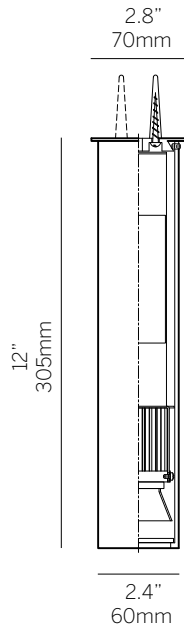

# Stick M

At just under 3" diameter, the all metal Stick M is used individually or in groupings with a custom canopy or attached to ARC, Stick provides functional illumination in the space.

# inter•lux

**Model 1593** **1593**

**Type**  
 C Ceiling  
 P Pendant

**Size**  
 12 12"  
 Custom

**Wattage<sup>1</sup>**  
 M 8.4W (1,311 lm) @ 500 mA  
 H 12.6W (1710lm) @ 700mA

**Color Temp<sup>2</sup>**  
 827 2700  
 830 3000  
 835 3500  
 840 4000

**Finish<sup>3</sup>**  
 18 Polished aluminum **18**

**Options**  
 CC Clear insulated cable (standard)<sup>4</sup>  
 WC White cable  
 BC Black cable

Pendant

Surface