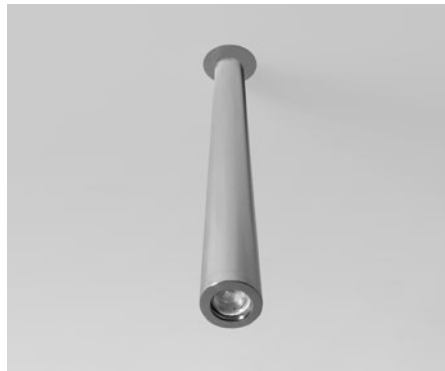

# Stick M

At just under 3" diameter, the all metal Stick M is used individually or in groupings with a custom canopy or attached to ARC, Stick provides functional illumination in the space.

# inter•lux

**Model 1593** **1593**

**Type**  
 C Ceiling  
 P Pendant

**Size**  
 12 12"  
 Custom

**Wattage<sup>1</sup>**  
 M 8.4W (1,311 lm) @ 500 mA  
 H 12.6W (1710lm) @ 700mA

**Color Temp<sup>2</sup>**  
 827 2700  
 830 3000  
 835 3500  
 840 4000

**Finish<sup>3</sup>**  
 18 Polished aluminum **18**

**Options**  
 CC Clear insulated cable (standard)<sup>4</sup>  
 WC White cable  
 BC Black cable

Pendant

Surface