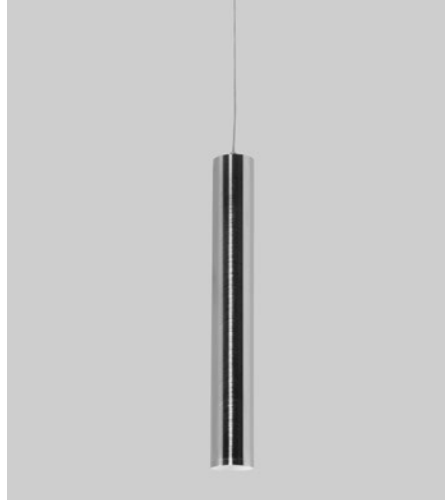

# Stick M

At just under 3" diameter, the all metal Stick M is used individually or in groupings with a custom canopy or attached to ARC, Stick provides functional illumination in the space.

# inter•lux

**Model 1593** **1593**

**Type**  
 C Ceiling  
 P Pendant

**Size**  
 12 12"  
 Custom

**Wattage<sup>1</sup>**  
 M 8.4W (1,311 lm) @ 500 mA  
 H 12.6W (1710lm) @ 700mA

**Color Temp<sup>2</sup>**  
 827 2700  
 830 3000  
 835 3500  
 840 4000