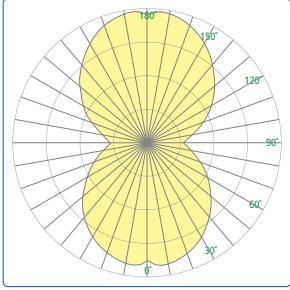

**DIMENSIONS**

W = Width OAH = Overall Height X = Body Height L = Length

**F** **⚠** OAH must be specified

OAH is the maximum distance (in inches) from the bottom of the fixture to the ceiling plane.  
Example - OAH (24) indicates an overall fixture height of 24"

**E** OPTION

**CRD [Color]** (BLU) Blue, (GRY) Gray. White cord is standard if option is not selected

LED

ETL Listed

5 Year Warranty

**CP2204-D – CATENA**  
4' Length – Disinfecting White LED

**Photometrics**