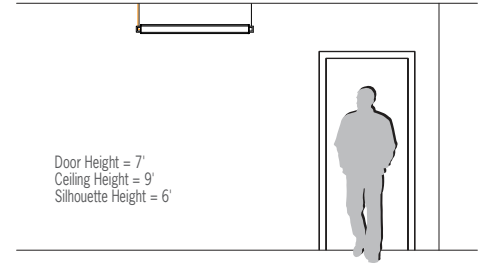

Relative Scale Drawing

Specify color code when ordering. For accurate color matching, individual paint and finish samples are [available upon request](#). For additional information see VisaLighting.com/finishes