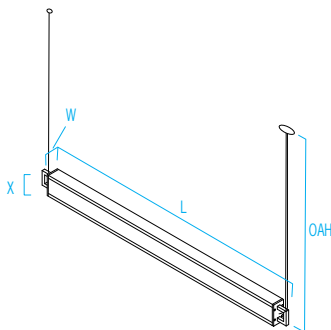

A UPLIGHT SOURCE (Select one) **B** VOLTAGE (Select one)

MVOLT fixture accepts 120 through 277 input voltage
Dimmable 0-10V to 1% and 80+ CRI, within 3-step MacAdam
VioSafe® White Light Disinfection® powered by **vital vio**

Source	CCT	Uplight Delivered Lumens	Power (Watts)	Voltage
L40K-L	4000K	2100	22	MVOLT, 347V
L40K-H	4000K	3200	33	

Source	CCT	Disinfection Downlight Delivered Lumens	Power (Watts)	Voltage
L40KD	4000K	1700	41	MVOLT, 347V

Uplight and downlight controlled separately

C DIMMING CONTROLS (Select one)

⚠ Option availability may be interdependent with Voltage, Source or Other Options

- **DAI** Dimming control (to 1%) via DALI protocol (not available with 347V)
- **LDE1** Lutron Hi-Lume dimming control (to 1% with soft-on and fade-to-black) (not available with 347V)
- **MLS2** Dual-level switching (100%, 50%, off) (not available with 347V)
- **XSR** Dimming control (to 5%) via Phillips Xitanium Sensor Ready protocol (not available with 347V)

D FINISH (Select one)

See page 2 for color chart

Powder Coat Painted Finishes (Standard)

AG7038 Agate Grey	GLIM Glimmer	PB1035 Pearl Beige
BMAT Bronze Matte	GSIL Graphite Silver	RUST Rust
BRNZ Bronze	GW9002 Grey White	SUNG Sungold
BSIL Blade Silver	HTHR Heather	TW9016 Traffic White
CVBL Cove Blue	JB9005 Jet Black	
CW9001 Cream	OBRZ Old Bronze	

E OPTION

CRD [Color] (BLU) Blue, (GRY) Gray. White cord is standard if option is not selected

LED

ETL Listed

5 Year Warranty