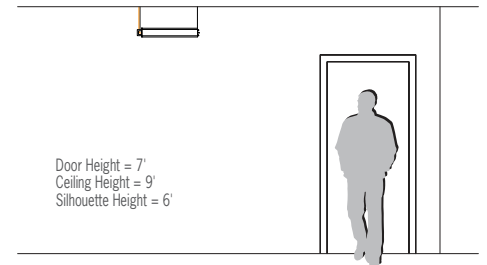

Relative Scale Drawing

Specify color code when ordering. For accurate color matching, individual paint and finish samples are [available upon request](#)
For additional information see VisaLighting.com/finishes