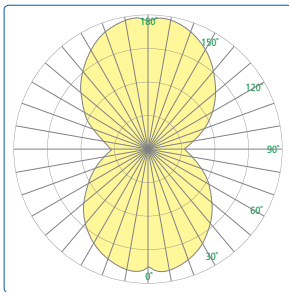

Photometrics

Technical Information

- Remote mount driver required
- Factory submittal drawing required. Power supply drops determined per submittal
- Lambertian uplight and downlight distribution
- Independently switched uplight and downlight output
- Two Channel Tunable control capability provides independent control of CCT and dimming using separate 0-10V controllers (by others)
- 90+ CRI standard
- Extruded aluminum body with cast endcaps
- Extruded acrylic lenses
- No VOC powder coat paint finish
- ETL listed for damp locations. Not suited for exterior applications