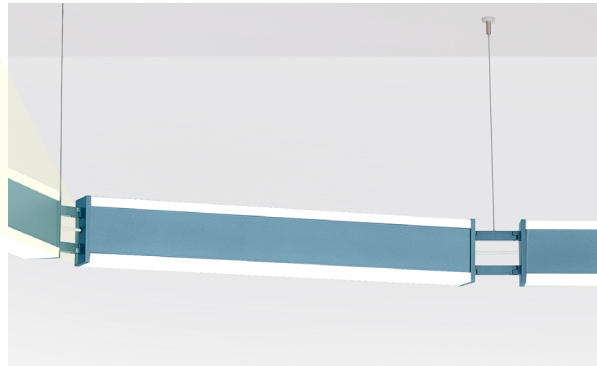

Options continued on Page 2

LED

ETL Listed

5 Year Warranty

**KT2200-T SERIES – CATENA**  
Configurable Segments – 2-Channel Tunable

Options continued

**F** OPTION

**CRD [Color]** (BLU) Blue, (GRY) Gray. *White cord is standard if option is not selected*

Mid-run Model

End Model

**Photometrics**

**Technical Information**

- Remote mount driver required
- Factory submittal drawing required. Power supply drops determined per submittal
- Lambertian uplight and downlight distribution
- Independently switched uplight and downlight output
- Two Channel Tunable control capability provides independent control of CCT and dimming using separate 0-10V controllers (by others)
- 90+ CRI standard
- Extruded aluminum body with cast endcaps
- Extruded acrylic lenses
- No VOC powder coat paint finish
- ETL listed for damp locations. Not suited for exterior applications