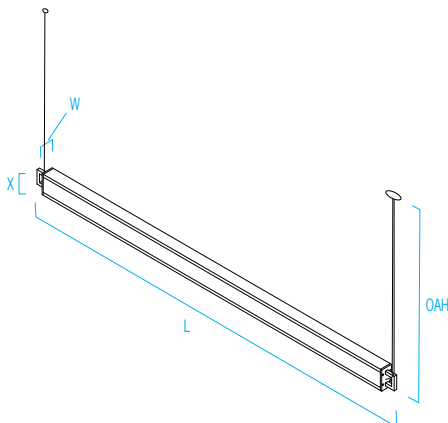

Order Code:  **MVOLT**

**A** MODEL **B** UPLIGHT SOURCE **C** DOWNLIGHT SOURCE **D** SOURCE OPTION **E** FINISH **F** FINISH **G** OAH

2' length shown

Extend productivity in the classroom or workplace with Catena, direct/indirect linear pendants with unprecedented linkable style and flexible control options.

**DIMENSIONS**

W = Width OAH = Overall Height X = Body Height L = Length

**G** **⚠** OAH must be specified

OAH is the maximum distance (in inches) from the bottom of the fixture to the ceiling plane. Example - OAH (24) indicates an overall fixture height of 24"

W	2"	(51 mm)
X	3-5/8"	(92 mm)
L	See chart on this page	
OAH	24"	(610 mm)

**A** MODEL **B** UPLIGHT (Select one) **C** DOWNLIGHT (Select one) VOLTAGE

MVOLT fixture accepts 120 through 277 input voltage  
Dimmable 0-10V to 5% and minimum 90CRI, within 3-step MacAdam (2700K-5000K)

Model Number	Description	Source*	Dimensions
KT2202-T	2' end model	See Below	L 26-1/2" (673 mm)
KT2204-T	4' end model	See CP2204-T	L 48-1/2" (1232 mm)
KT2206-T	6' end model	See CP2206-T	L 71" (1803 mm)
KT2208-T	8' end model	See CP2208-T	L 92-1/2" (2350 mm)
KT2212-T	2' mid-run model	See Below	L 26-1/2" (673 mm)
KT2214-T	4' mid-run model	See CP2214-T	L 48-1/2" (1232 mm)
KT2216-T	6' mid-run model	See CP2216-T	L 71" (1803 mm)
KT2218-T	8' mid-run model	See CP2218-T	L 92-1/2" (2350 mm)