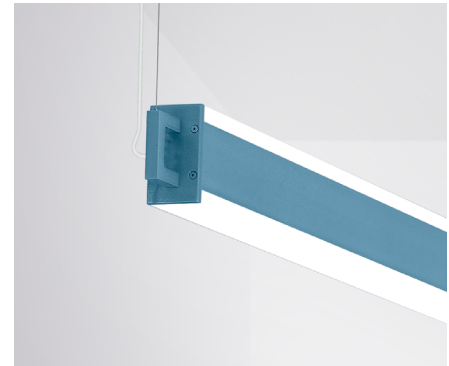

Options continued on Page 2

LED

ETL Listed

5 Year Warranty

**KT2200-T SERIES – CATENA**  
Configurable Segments – 2-Channel Tunable

Options continued

**F** OPTION

**CRD [Color]** (BLU) Blue, (GRY) Gray. *White cord is standard if option is not selected*

Mid-run Model

End Model

**Photometrics**

**Technical Information**

- Remote mount driver required
- Factory submittal drawing required. Power supply drops determined per submittal
- Lambertian uplight and downlight distribution
- Independently switched uplight and downlight output
- Two Channel Tunable control capability provides independent control of CCT and dimming using separate 0-10V controllers (by others)
- 90+ CRI standard
- Extruded aluminum body with cast endcaps
- Extruded acrylic lenses
- No VOC powder coat paint finish
- ETL listed for damp locations. Not suited for exterior applications