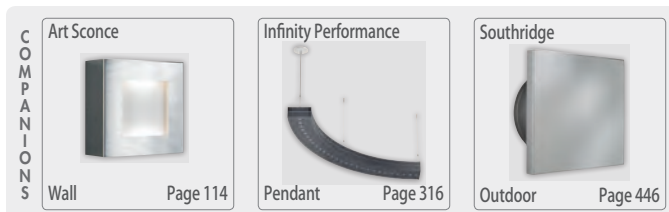

INDOOR

WALL / CEILING

ADA

XPS

LED

NEW

Features

- 5 year product warranty
- ADA compliant
- Extruded aluminum frame
- Flush frame mounts into wall and creates a seamless transition between surfaces
- 1/8" thick white acrylic diffuser with matte finish, UV stable, UL-94 HB Flame Class rated
- Optional specialty diffuser materials available, including Vara Kamin's Impressions of Light® images, which are replicated from Kamin's original works of art
- Oven cured no VOC acrylic powder coat for painted finishes; oven cured low VOC clear coat on metal finishes
- Versatile mounting; ceiling mount, horizontal wall, vertical wall
- Shallow depth recessed housing rated for through-circuit wiring
- Recessed housing is available for pre-shipment for rough-in installation
- ETL listed to UL standards (US and Canada) for indoor damp locations. Not recommended for exterior applications