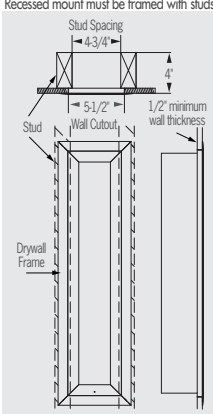

Dimensions

W	H	D	RH	RD
5-1/4" (133 mm)	24" (610 mm)	1/2" (13 mm)	23-5/8" (600 mm)	3-1/2" (89 mm)
5-1/4" (133 mm)	24" (610 mm)	1/2" (13 mm)	23-5/8" (600 mm)	3-1/2" (89 mm)
5-1/4" (133 mm)	36" (914 mm)	1/2" (13 mm)	35-5/8" (905 mm)	3-1/2" (89 mm)
5-1/4" (133 mm)	36" (914 mm)	1/2" (13 mm)	35-5/8" (905 mm)	4-1/8" (105 mm)
5-1/4" (133 mm)	47-1/2" (1207 mm)	1/2" (13 mm)	47-1/8" (1197 mm)	3-1/2" (89 mm)
5-1/4" (133 mm)	47-1/2" (1207 mm)	1/2" (13 mm)	47-1/8" (1197 mm)	4-1/8" (105 mm)
5-1/4" (133 mm)	59-1/2" (1511 mm)	1/2" (13 mm)	59-1/8" (1502 mm)	3-1/2" (89 mm)
5-1/4" (133 mm)	59-1/2" (1511 mm)	1/2" (13 mm)	59-1/8" (1502 mm)	4-1/8" (105 mm)

Line Drawings

Depth is measured from wall to front of fixture

W = Width H = Height D = Depth
RH = Recessed Height RD = Recessed Depth

Mounting Detail

Mounting Detail (Flush Frame)

Abbreviation Key

• Indicated Finish or Option is not available with XPS