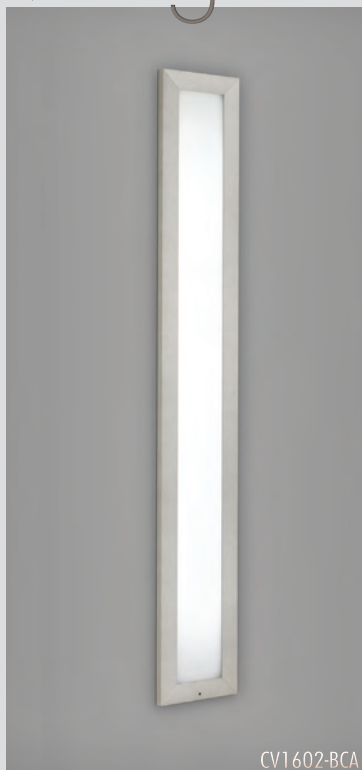

Vertical or Horizontal Wall Mount or Ceiling Mount (wall mount may require modification to existing wall structure)

Visage™

Butler Magnet School
Georgiana, Alabama

Architect: Goodwyn Mills and Cawood Architectural, Montgomery, Alabama
Lighting Designer: Borden and Morris Consulting Engineers, Montgomery, Alabama
Photo by: Edward Badham Photography

INDOOR

WALL / CEILING

ADA

XPS

LED

NEW

Features

- 5 year product warranty
- ADA compliant
- Extruded aluminum frame
- Flush frame mounts into wall and creates a seamless transition between surfaces
- 1/8" thick white acrylic diffuser with matte finish, UV stable, UL-94 HB Flame Class rated
- Optional specialty diffuser materials available, including Vara Kamin's Impressions of Light® images, which are replicated from Kamin's original works of art
- Oven cured no VOC acrylic powder coat for painted finishes; oven cured low VOC clear coat on metal finishes
- Versatile mounting; ceiling mount, horizontal wall, vertical wall
- Shallow depth recessed housing rated for through-circuit wiring
- Recessed housing is available for pre-shipment for rough-in installation
- ETL listed to UL standards (US and Canada) for indoor damp locations. Not recommended for exterior applications