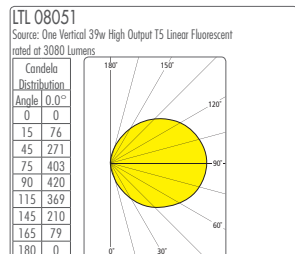

Photometrics and 3D Modeling

Complete BIM, Sketchup and Photometric files for these models can be downloaded from www.visalighting.com

IES File Number	LER	Report
CV1600-1FS14	28	
CV1602-1FS21	31	
CV1602-1FS39	28	08051
CV1604-1FS28	32	
CV1606-1FS35	33	
CV1608-1FS14	28	
CV1610-1FS21	31	
CV1610-1FS39	28	08051
CV1612-1FS28	32	
CV1614-1FS35	33