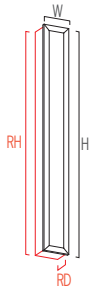

Vertical or Horizontal Wall Mount or Ceiling Mount (wall mount may require modification to existing wall structure)

Visage™

Butler Magnet School
Georgiana, Alabama

Architect: Goodwyn Mills and Cawood Architectural, Montgomery, Alabama
Lighting Designer: Borden and Morris Consulting Engineers, Montgomery, Alabama
Photo by: Edward Badham Photography

Order Code Example

CV1602 — L35K-MVOLT — BCA — PMO — XPS

Model Number	Source	Finish	Diffuser Options	Options
<p>ADA (All Models) Nominal Source Lumens LED sources are dimmable (0-10V)</p> <p>Diffuser is matte white acrylic unless other diffuser option is selected</p>				
CV1600	• L30K L35K L40K			
Flush Frame CV1608				DCC XPS
CV1602	• L30K L35K L40K	(Painted) BA BBA BCA BUA BZA OBA PRA RBA SNA	(Painted) PMO(Painted) PMO(BA)	
Flush Frame CV1610				DCC XPS
CV1604	• L30K L35K L40K		• SL • VKMD • VKMM • VKPG • VKSS	
Flush Frame CV1612				DCC XPS
CV1606	• L30K L35K L40K			
Flush Frame CV1614				DCC XPS

Dimensions

W	H	D	RH	RD
5-1/4" (133 mm)	24" (610 mm)	1/2" (13 mm)	23-5/8" (600 mm)	3-1/2" (89 mm)
5-1/4" (133 mm)	24" (610 mm)	1/2" (13 mm)	23-5/8" (600 mm)	3-1/2" (89 mm)
5-1/4" (133 mm)	36" (914 mm)	1/2" (13 mm)	35-5/8" (905 mm)	3-1/2" (89 mm)
5-1/4" (133 mm)	36" (914 mm)	1/2" (13 mm)	35-5/8" (905 mm)	4-1/8" (105 mm)
5-1/4" (133 mm)	47-1/2" (1207 mm)	1/2" (13 mm)	47-1/8" (1197 mm)	3-1/2" (89 mm)
5-1/4" (133 mm)	47-1/2" (1207 mm)	1/2" (13 mm)	47-1/8" (1197 mm)	4-1/8" (105 mm)
5-1/4" (133 mm)	59-1/2" (1511 mm)	1/2" (13 mm)	59-1/8" (1502 mm)	3-1/2" (89 mm)
5-1/4" (133 mm)	59-1/2" (1511 mm)	1/2" (13 mm)	59-1/8" (1502 mm)	4-1/8" (105 mm)

Line Drawings

Depth is measured from wall to front of fixture

W = Width H = Height D = Depth
RH = Recessed Height RD = Recessed Depth

Mounting Detail

Mounting Detail (Flush Frame)

Abbreviation Key

• Indicated Finish or Option is not available with XPS