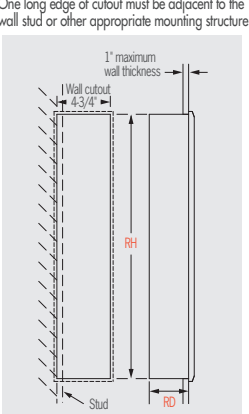

Dimensions

W	H	D	RH	RD
5-1/4" (133 mm)	24" (610 mm)	1/2" (13 mm)	23-5/8" (600 mm)	3-1/2" (89 mm)
5-1/4" (133 mm)	24" (610 mm)	1/2" (13 mm)	23-5/8" (600 mm)	3-1/2" (89 mm)
5-1/4" (133 mm)	36" (914 mm)	1/2" (13 mm)	35-5/8" (905 mm)	3-1/2" (89 mm)
5-1/4" (133 mm)	36" (914 mm)	1/2" (13 mm)	35-5/8" (905 mm)	4-1/8" (105 mm)
5-1/4" (133 mm)	47-1/2" (1207 mm)	1/2" (13 mm)	47-1/8" (1197 mm)	3-1/2" (89 mm)
5-1/4" (133 mm)	47-1/2" (1207 mm)	1/2" (13 mm)	47-1/8" (1197 mm)	4-1/8" (105 mm)
5-1/4" (133 mm)	59-1/2" (1511 mm)	1/2" (13 mm)	59-1/8" (1502 mm)	3-1/2" (89 mm)
5-1/4" (133 mm)	59-1/2" (1511 mm)	1/2" (13 mm)	59-1/8" (1502 mm)	4-1/8" (105 mm)

Line Drawings

Depth is measured from wall to front of fixture

W = Width H = Height D = Depth
RH = Recessed Height RD = Recessed Depth

Mounting Detail

Mounting Detail (Flush Frame)

Abbreviation Key

• Indicated Finish or Option is not available with XPS