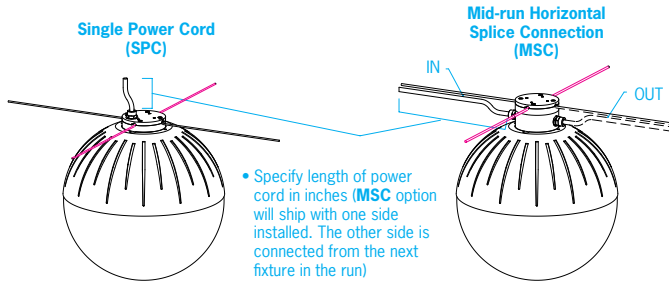

5 Year Warranty

OP2132 – ZUME
16" – Catenary

Catenary Option Illustrations

See page 3 for additional accessories

Splice Connect

Quick Connect
(Factory Installed)

Photometrics

Frosted Globe

White Globe

Technical Information

- High or low lumen output
- Integral driver
- IP65 rated
- **Stainless steel structural cables are not included. Structural cables and their connections to their structures are to be designed by a qualified structural engineer**
- Cables connecting fixtures to each other are considered to be structural
- Primary cable connection to the fixture accepts a 1/8" to 1/4" diameter cable
- Fixture must be suspended if the catenary cable design is greater than 1/4" diameter
- Crossing secondary cable is perpendicular to the primary cable and is limited to 1/8" when the primary cable is 1/4"
- Black power cord
- White acrylic diffuser or optional frosted translucent acrylic diffuser
 - ◆ UV stable
 - ◆ UL-94 HB Flame Class rated
- Spun aluminum cap with laser cut-outs; cast aluminum mounting component
- No VOC powder coat paint finish
- Tested to ANSI C136.31 'American National Standard for Roadway and Area Lighting Equipment' at or above 3G vibration levels for 100,000 cycles in X, Y, Z axes
- ETL listed for wet locations