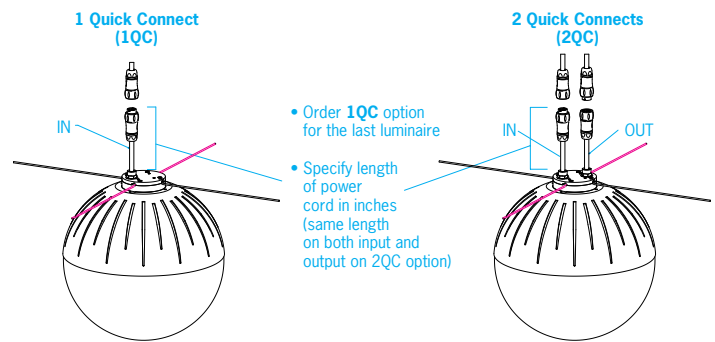

5 Year Warranty

OP2132 – ZUME
16" – Catenary

Catenary Option Illustrations

See page 3 for additional accessories

Splice Connect

Quick Connect
(Factory Installed)

Photometrics

Frosted Globe

White Globe

Technical Information

- High or low lumen output
- Integral driver
- IP65 rated
- **Stainless steel structural cables are not included. Structural cables and their connections to their structures are to be designed by a qualified structural engineer**
- Cables connecting fixtures to each other are considered to be structural
- Primary cable connection to the fixture accepts a 1/8" to 1/4" diameter cable
- Fixture must be suspended if the catenary cable design is greater than 1/4" diameter
- Crossing secondary cable is perpendicular to the primary cable and is limited to 1/8" when the primary cable is 1/4"
- Black power cord
- White acrylic diffuser or optional frosted translucent acrylic diffuser
 - ◆ UV stable
 - ◆ UL-94 HB Flame Class rated
- Spun aluminum cap with laser cut-outs; cast aluminum mounting component
- No VOC powder coat paint finish
- Tested to ANSI C136.31 'American National Standard for Roadway and Area Lighting Equipment' at or above 3G vibration levels for 100,000 cycles in X, Y, Z axes
- ETL listed for wet locations