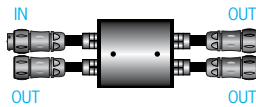

**Quick Connect 3-way splitter
(AY-QC3S)**

Power Control - up to 3 fixtures
Qty (1) per sku