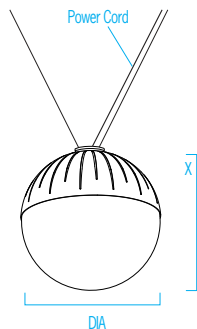

D DIFFUSER OPTION

E PCL (POWER CORD LENGTH)

MSC option shown

This pure glowing sphere appears to be floating in space and is crowned with a unique cap. An ideal addition to a patio, courtyard or boulevard. Offered in two sizes in frosted or white acrylic. The decorative cap can be finished with any of our 16 standard paint finishes.

DIMENSIONS

DIA = Diameter X = Body Height PCL = Power Cord Length
EPA = Effective Projected Area

E ⚠ Power cord length must be specified.

PCL is the distance (in inches) from the fixture to the end of the cord jacket or to the end of installed quick connect (for options including a quick connect)
Example: PCL (60) indicates a power cord length of 60".

DIA 16" (406 mm)
X 16-1/4" (413 mm)
PCL 60" (1524 mm)

X value changes with options
MSC add 1-3/4"

EPA: 2.4ft²
WEIGHT 9 lbs.

A SOURCE (Select one) and VOLTAGE

MVOLT fixture accepts 120 through 277 input voltage
0-10V dimmable to 1%. 83CRI, within 3-step MacAdam