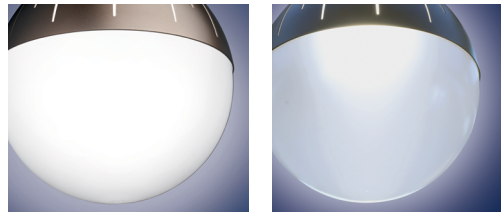

D DIFFUSER OPTION

Globe is white if no option is selected

FRST Frosted translucent globe

White

IP65

LED

ETL Listed

5 Year Warranty