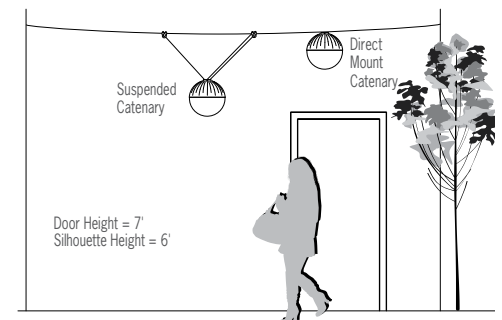

Relative Scale Drawing