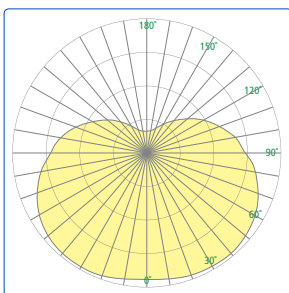

White Globe