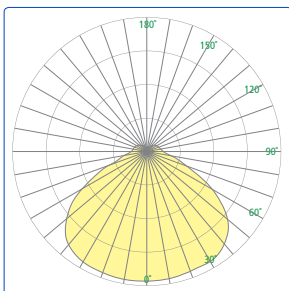

Photometrics

Frosted Globe