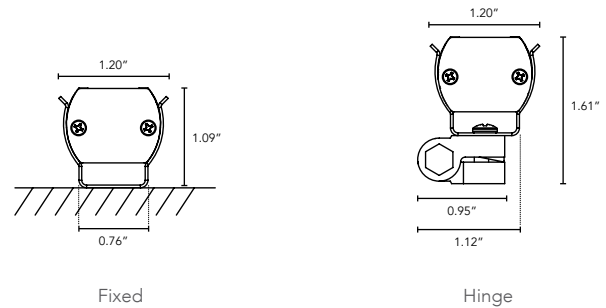

NANO MIX

Triple Diode DMX Controlled Line Voltage
Small Profile Linear LED Fixture

TECHNICAL SPECIFICATIONS:

WATTAGE	6 watts per linear ft.
INPUT VOLTAGE	90-120V, 277V
CONTROL	NanoRouter
POWER CABLE	UL Standard 6 ft.
LENGTH	12-72", in 6" increment
TOTAL WIDTH	1.03"
TOTAL HEIGHT	0.82" (not including clip)
INPUT CURRENT	54mA @ 120V 24mA @ 277V
MOUNTING	Fixed, Hinge
AVAILABLE OPTICS	10°, 15°x40°, 120°
FINISH OPTICS	Interior: White or Black High Temp. ABS Plastic Exterior: Anodized Aluminum
COLOR OPTIONS	RGBW, 2000K, 2400K, 2700K, 3000K, 3500K, 4000K, 5000K, 6500K, Red, Blue, Amber, Green
TOTAL LINEAR FT. PER POWER FEED	40ft. @ 120V
COLOR RENDERING INDEX (CRI)	90 + CRI
ENVIRONMENTAL	Operating temperature--40°F-140°F Ambient(-40°C-60°C)** Storage temperature -40°F-140°F Ambient indoor fixtures operation limited to =<50% relative humidity
RATING	IP50, IP68 Pending

** Military spec available under special request-lead times may be impacted.

MOUNTING INFORMATION:

- For vertical installation please contact the factory for specific mounting instructions.
- For installations above 4' please contact the factory.

OUTPUT:

Color Temperature (K)	Wattage	Lumens	LM/W
2000	6	365	61
2400	6	470	79
2700	6	560	94
3000	6	695	116
3500	6	760	127
4000	6	800	134