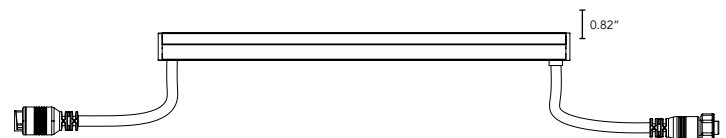

PRODUCT SPECIFICATIONS:

	COLOR OPTION	OPTIC	VOLTAGE	FINISH	MOUNTING	LENS	BAFFLE (Not Available with 10° Optics)	REFLECTOR	RATING
NanoMix	RGB(W)	10°	90-120V	W White	F Fixed	C Clear	SQ Square	N No	I Interior
	2000K	15°x40°	230-277V	B Black	H Hinge	CLD Clear Light Diffused (Not Available with Optics)	ASYM Asymmetric	Y Yes (Not Available with Optics)	E Exterior
	2400K	120°				HD Heavy Diffused (Not Available with Optics)			
	2700K								
	3000K								
	3500K								
	4000K								
	5000K								
	6500K								
	Red								
	Blue								
	Amber								
	Green								

DIMENSIONS:

Plan View

Elevation View

NANO MIX

Triple Diode DMX Controlled Line Voltage
Small Profile Linear LED Fixture

TECHNICAL SPECIFICATIONS:

WATTAGE	6 watts per linear ft.
INPUT VOLTAGE	90-120V, 277V
CONTROL	NanoRouter
POWER CABLE	UL Standard 6 ft.
LENGTH	12-72", in 6" increment
TOTAL WIDTH	1.03"
TOTAL HEIGHT	0.82" (not including clip)
INPUT CURRENT	54mA @ 120V 24mA @ 277V
MOUNTING	Fixed, Hinge
AVAILABLE OPTICS	10°, 15°x40°, 120°
FINISH OPTICS	Interior: White or Black High Temp. ABS Plastic Exterior: Anodized Aluminum
COLOR OPTIONS	RGBW, 2000K, 2400K, 2700K, 3000K, 3500K, 4000K, 5000K, 6500K, Red, Blue, Amber, Green
TOTAL LINEAR FT. PER POWER FEED	40ft. @ 120V
COLOR RENDERING INDEX (CRI)	90 + CRI
ENVIRONMENTAL	Operating temperature--40°F-140°F Ambient(-40°C-60°C)** Storage temperature -40°F-140°F Ambient indoor fixtures operation limited to =<50% relative humidity
RATING	IP50, IP68 Pending