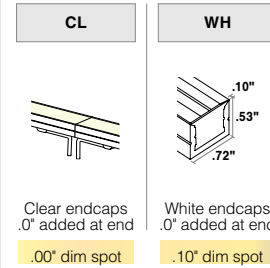

- **BW** comes in standard 24" - request custom length (Max 120") by writing it in inches next to "BW" in the order code box (ex. BW48)
- **Connector/Wire In or Out** not needed to specify product. Standard configuration is type S1, Connector/Wire In: BW & Connector/Wire Out: N/A with white endcaps (WH)
- **PPS** mounting clip recommended for seamless applications

Mounting NOTE: 2 white snug clips provided per first 12", 1 for each additional 12". Other mounting styles incur additional charge, see price guide for details.

Type

SINGLE (Input only)

PASS THROUGH (Input/Output)

End Caps (No Feed)

End Caps (With Feed)

Bend Radius

Up/Down bend
6" bending radius

Seamless

Shown with bare wire, connectors vary

Omnidirectional wireways
S5, P5

Compatible Accessories