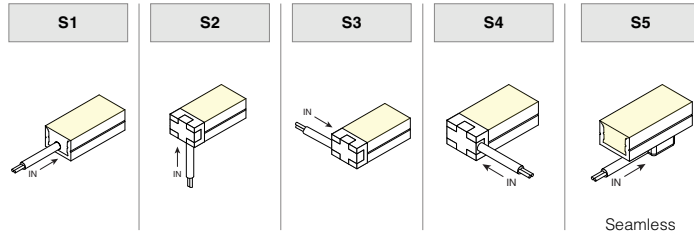

Dimensions

Wiring Detail

Part Number Builder

Product	Mounting	Rated	CCT	Output	Lens	Type	Connector/ Wire in	Connector/ Wire out	End Caps (No feed)	Length (in)
BOXA-SC				VHO						
Voltage: 24 VDC Wattage: 5.0W/ft	WSC RLC MC SGC PPS-2 PPS-96 PPS-FT PPS-LP-2 PPS-LP-96 PPS-LP-FT	DRY (IP20) WET (IP67)	G - Green B - Blue R - Red A - Amber	VHO (5.0W)	ENC/CL ENC/TL	S1 S2 S3 S4 S5 P1 P2 P3 P4 P5	BW BRL	N/A	CL WH	12"-191" Consult factory for lengths under 12".
* White snug clip included with side graze channel						Single (Closed exit) Pass through				
ENCAPSULATED PRODUCTS ARE NOT FIELD CUTTABLE							BW BRL	BW BRL	N/A	

- **BW** comes in standard 24" - request custom length (Max 120") by writing it in inches next to "BW" in the order code box (ex. BW48)
- **Connector/Wire In or Out** not needed to specify product. Standard configuration is type S1, Connector/Wire In: BW & Connector/Wire Out: N/A with white endcaps (WH)
- **PPS** mounting clip recommended for seamless applications

Flexibility

- 5 year warranty
- Field modifications are not covered under Q-Tran warranty
- FWC - Florida Fish and Wildlife Conservation Commission rated (Red and Amber)
- Up/Down Bend
- IK10 impact rated
- Data subject to change, all data has +/- 5% tolerance
- **PPS-FT** is to be cut at Q-Tran to requested length

Mounting NOTE: 2 white snug clips provided per first 12", 1 for each additional 12". Other mounting styles incur additional charge, see price guide for details.

Type

SINGLE (Input only)

PASS THROUGH (Input/Output)