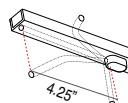

Mounting NOTE: 2 white snug clips provided per first 12", 1 for each additional 12". Other mounting styles incur additional charge, see price guide for details.

Type

SINGLE (Input only)

PASS THROUGH (Input/Output)

End Caps (No Feed)

End Caps (With Feed)

Bend Radius

Up/Down bend
6" bending radius

Seamless

Shown with bare wire, connectors vary

Omnidirectional wireways
S5, P5

Compatible Accessories