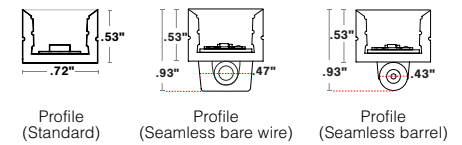

Dimensions

Wiring Detail

Part Number Builder

Product	Mounting	Rated	CCT	Output	Lens	Type	Connector/ Wire in	Connector/ Wire out	End Caps (No feed)	Length (in)
BOXA-SC				VHO						
Voltage: 24 VDC Wattage: 5.0W/ft	WSC RLC MC SGC PPS-2 PPS-96 PPS-FT PPS-LP-2 PPS-LP-96 PPS-LP-FT	DRY (IP20) WET (IP67)	G - Green B - Blue R - Red A - Amber	VHO (5.0W)	ENC/CL ENC/TL	S1 S2 S3 S4 S5 P1 P2 P3 P4 P5	BW BRL	N/A	CL WH	12"-191" Consult factory for lengths under 12".
* White snug clip included with side graze channel						Single (Closed exit) Pass through				
ENCAPSULATED PRODUCTS ARE NOT FIELD CUTTABLE							BW BRL	BW BRL	N/A	

- **BW** comes in standard 24" - request custom length (Max 120") by writing it in inches next to "BW" in the order code box (ex. BW48)
- **Connector/Wire In or Out** not needed to specify product. Standard configuration is type S1, Connector/Wire In: BW & Connector/Wire Out: N/A with white endcaps (WH)
- **PPS** mounting clip recommended for seamless applications