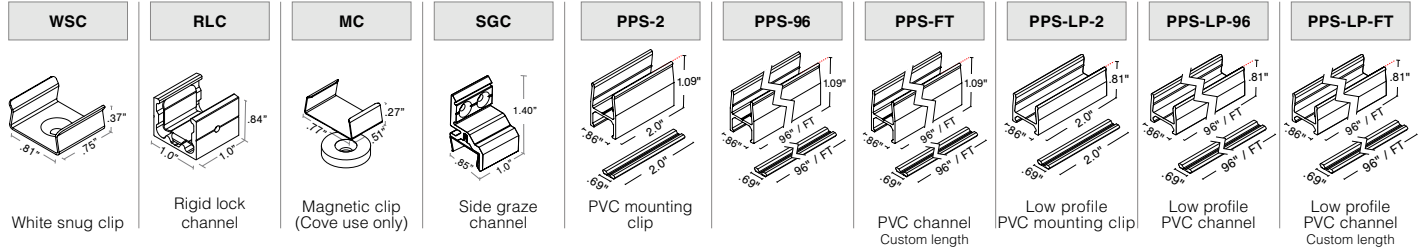

Mounting NOTE: 2 white snug clips provided per first 12", 1 for each additional 12". Other mounting styles incur additional charge, see price guide for details.