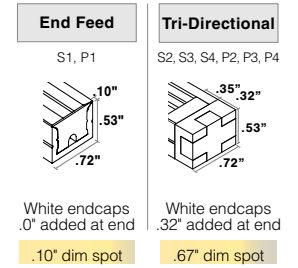

- **BW** comes in standard 24" - request custom length (Max 120") by writing it in inches next to "BW" in the order code box (ex. BW48)
- **Connector/Wire In or Out** not needed to specify product. Standard configuration is type S1, Connector/Wire In: BW & Connector/Wire Out: N/A with white endcaps (WH)
- **PPS** mounting clip recommended for seamless applications

Mounting NOTE: 2 white snug clips provided per first 12", 1 for each additional 12". Other mounting styles incur additional charge, see price guide for details.

Type

SINGLE (Input only)

PASS THROUGH (Input/Output)

End Caps (No Feed)

End Caps (With Feed)

Bend Radius

Up/Down bend
6" bending radius

Seamless

Shown with bare wire, connectors vary

Omnidirectional wireways
S5, P5

Compatible Accessories