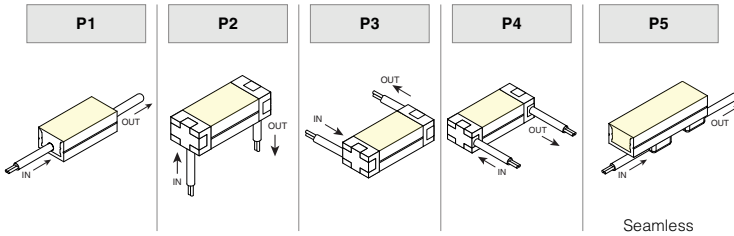

Mounting NOTE: 2 white snug clips provided per first 12", 1 for each additional 12". Other mounting styles incur additional charge, see price guide for details.

Type

SINGLE (Input only)

PASS THROUGH (Input/Output)

End Caps (No Feed)

End Caps (With Feed)

Bend Radius

Up/Down bend
6" bending radius

Seamless

Shown with bare wire, connectors vary

Omnidirectional wireways
S5, P5

Compatible Accessories