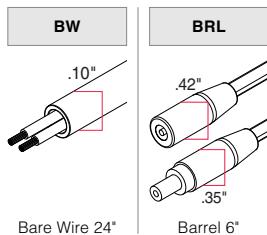

Connector/Wire – In/Out