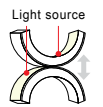

Dimensions

Wiring Detail

Part Number Builder

Product	Mounting	Rated	CCT	Output	Lens	Type	Connector/ Wire in	Connector/ Wire out	End Caps (No feed)	Length (in)
BOXA-SC				VHO						
Voltage: 24 VDC Wattage: 5.0W/ft	WSC RLC MC SGC PPS-2 PPS-96 PPS-FT PPS-LP-2 PPS-LP-96 PPS-LP-FT	DRY (IP20) WET (IP67)	G - Green B - Blue R - Red A - Amber	VHO (5.0W)	ENC/CL ENC/TL	S1 S2 S3 S4 S5 P1 P2 P3 P4 P5	BW BRL	N/A	CL WH	12"-191" Consult factory for lengths under 12".
* White snug clip included with side graze channel						Single (Closed exit) Pass through				
ENCAPSULATED PRODUCTS ARE NOT FIELD CUTTABLE							BW BRL	BW BRL	N/A	

Mounting NOTE: 2 white snug clips provided per first 12", 1 for each additional 12". Other mounting styles incur additional charge, see price guide for details.

Type

SINGLE (Input only)

PASS THROUGH (Input/Output)

End Caps (No Feed)

End Caps (With Feed)

Bend Radius

Up/Down bend
6" bending radius

Seamless

Shown with bare wire, connectors vary

Omnidirectional wireways
S5, P5

Compatible Accessories