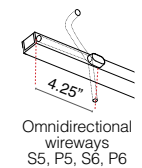

Seamless

Shown with bare wire, connectors vary

Compatible Accessories

See website for additional accessories options