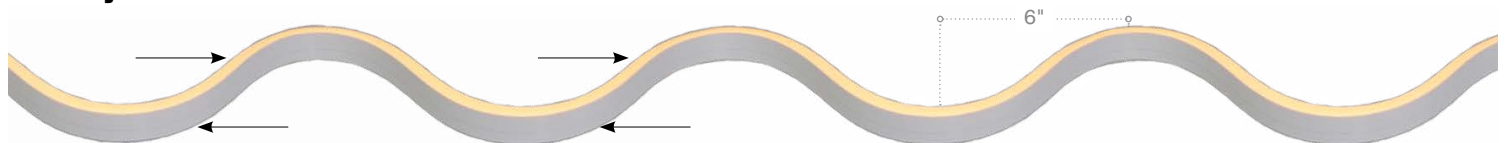

Flexibility

- 5 year warranty
- Field modifications are not covered under Q-Tran warranty
- Side Bend
- IK10 impact rated
- FWC - Florida Fish and Wildlife Conservation Commission rated (Red and Amber)
- Data subject to change, all data has +/- 5% tolerance
- **PPS-FT** is to be cut at Q-Tran to requested length