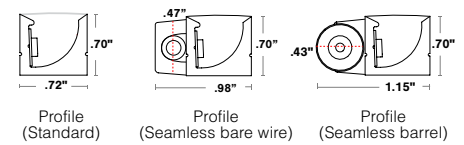

Dimensions

Wiring Detail

Available in 2" increments from 12"-191"

Part Number Builder

Product	Mounting	Rated	CCT	Output	Lens	Type	Connector/ Wire in	Connector/ Wire out	End Caps (No feed)	Length (in)
KURV-SC				VHO						
Voltage: 24 VDC Wattage: 5.0W/ft	WSC RLC MC SGC PPS-2 PPS-96 PPS-FT PPS-LP-2 PPS-LP-96 PPS-LP-FT	DRY (IP20) WET (IP67)	G - Green B - Blue R - Red A - Amber	VHO (5.0W)	ENC/CL ENC/TL	S1 S2 S3 S4 S5 S6 P1 P2 P3 P4 P5 P6	BW BRL	N/A	CL WH	12"-191" Consult factory for lengths under 12".
* White snug clip included with side graze channel						Single (Closed exit) Pass through				
ENCAPSULATED PRODUCTS ARE NOT FIELD CUTTABLE										

- **BW** comes in standard 24" - request custom length (Max 120") by writing it in inches next to "BW" in the order code box (ex. BW48)
- **Connector/Wire In or Out** not needed to specify product. Standard configuration is type S1, Connector/Wire In: BW & Connector/Wire Out: N/A with white endcaps (WH)
- **PPS** mounting clip recommended for seamless applications