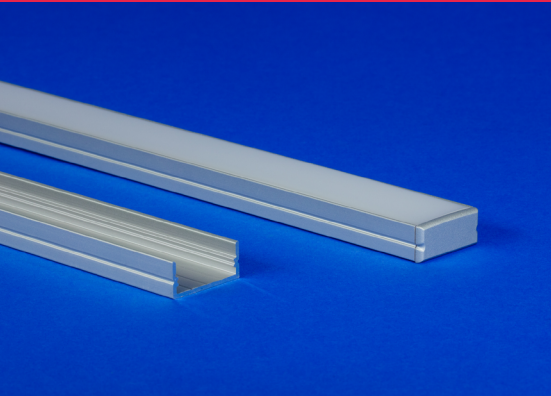

WIDE

ALUMINUM EXTRUSION

The WIDE LED extrusion is Q-Tran's widest profile extrusion, making it able to fit even our widest LEDs: RGBW. It is available in satin, black, and bronze finishes and is offered in three different lenses; clear, polar, and diffused. With a clear lens, its light transmission is 97 degrees. WIDE can be configured with in-fed wires, back-fed wires, and wires from the left and right for both lead and exit, giving you more freedom with your design. Available in lengths up to 98.43".

Finish

Dimensions

Mounting

2 clips provided for 4' or less; 4 clips provided for greater than 4'

Part Number Builder

- Field modifications must comply with Q-Tran's installation methods otherwise warranty is null & void
- UL Listed when assembled with STRIP LEDs at Q-Tran
- Surface mount
- Suitable for installation in the storage area of a clothes closet when assembled as a fixture at Q-Tran facility (Not applicable for encapsulation or LED strips exceeding 4W/ft)