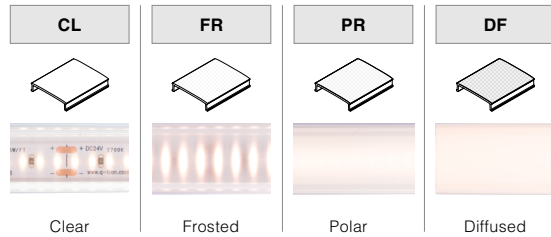

WIDE

ALUMINUM EXTRUSION

The WIDE LED extrusion is Q-Tran's widest profile extrusion, making it able to fit even our widest LEDs: RGBW. It is available in satin, black, and bronze finishes and is offered in three different lenses; clear, polar, and diffused. With a clear lens, its light transmission is 97 degrees. WIDE can be configured with in-fed wires, back-fed wires, and wires from the left and right for both lead and exit, giving you more freedom with your design. Available in lengths up to 98.43".

Compatible Strips

	STATIC WHITE (SW)	STATIC WHITE INDIVIDUALLY ADDRESSABLE (SW-IA)	STATIC WHITE STOCKING DISTRIBUTOR (SD-SW)	STATIC WHITE HIGH EFFICACY (SW-HE)	STATIC WHITE HIGH EFFICACY PLUS (SW-HE+)	DYNAMIC WHITE (DW)	DYNAMIC WHITE HIGH EFFICACY (DW-HE)	STATIC COLOR (SC)	WARM DIM (WD)	RGB	RGBW	RGBW HIGH EFFICACY (RGBW-HE)
	1.5W/ft 3.0W/ft 4.0W/ft 5.0W/ft 6.0W/ft	5.0W/ft	2.0W/ft 4.0W/ft 6.0W/ft	1.5W/ft 3.0W/ft 6.0W/ft 9.0W/ft	3.0W/ft 6.0W/ft	6.0W/ft	3.0W/ft 5.0W/ft 8.0W/ft	5.0W/ft	6.0W/ft	6.0W/ft	6.0W/ft	4.0W/ft 8.0W/ft
DRY	✓	✓	✓	✓ <small>Not compatible with 9.0</small>	✓	✓	✓	✓	✓	✓	✓	✓ <small>Not compatible with 8.0</small>
DMP	✓ <small>Not compatible with 6.0</small>			✓ <small>Not compatible with 9.0</small>		✓	✓ <small>Not compatible with 8.0</small>	✓		✓	✓	✓ <small>Not compatible with 8.0</small>
ENC												
WET	✓ <small>Not compatible with 6.0</small>		✓ <small>Not compatible with 6.0</small>	✓ <small>Not compatible with 9.0</small>	✓	✓	✓ <small>Not compatible with 8.0</small>	✓	✓	✓	✓	✓ <small>Not compatible with 8.0</small>

Length (in) Add to nominal LED length for fixture length

End Caps

Lens with LED visibility

Cut Off

Type

SINGLE (Input only)

PASS THROUGH (Input/Output)