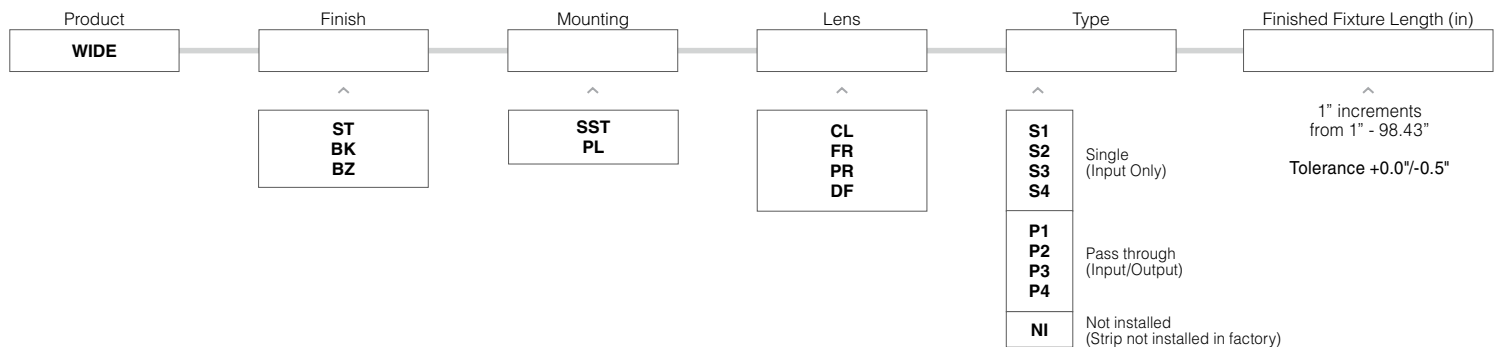

Finish

Dimensions

Mounting

2 clips provided for 4' or less; 4 clips provided for greater than 4'

Part Number Builder

- Field modifications must comply with Q-Tran's installation methods otherwise warranty is null & void
- UL Listed when assembled with STRIP LEDs at Q-Tran
- Surface mount
- Suitable for installation in the storage area of a clothes closet when assembled as a fixture at Q-Tran facility (Not applicable for encapsulation or LED strips exceeding 4W/ft)

Compatible Strips

	STATIC WHITE (SW)	STATIC WHITE INDIVIDUALLY ADDRESSABLE (SW-IA)	STATIC WHITE STOCKING DISTRIBUTOR (SD-SW)	STATIC WHITE HIGH EFFICACY (SW-HE)	STATIC WHITE HIGH EFFICACY PLUS (SW-HE+)	DYNAMIC WHITE (DW)	DYNAMIC WHITE HIGH EFFICACY (DW-HE)	STATIC COLOR (SC)	WARM DIM (WD)	RGB	RGBW	RGBW HIGH EFFICACY (RGBW-HE)
	1.5W/ft 3.0W/ft 4.0W/ft 5.0W/ft 6.0W/ft	5.0W/ft	2.0W/ft 4.0W/ft 6.0W/ft	1.5W/ft 3.0W/ft 6.0W/ft 9.0W/ft	3.0W/ft 6.0W/ft	6.0W/ft	3.0W/ft 5.0W/ft 8.0W/ft	5.0W/ft	6.0W/ft	6.0W/ft	6.0W/ft	4.0W/ft 8.0W/ft
DRY	✓	✓	✓	✓ <small>Not compatible with 9.0</small>	✓	✓	✓	✓	✓	✓	✓	✓ <small>Not compatible with 8.0</small>
DMP	✓ <small>Not compatible with 6.0</small>			✓ <small>Not compatible with 9.0</small>		✓	✓ <small>Not compatible with 8.0</small>	✓		✓	✓	✓ <small>Not compatible with 8.0</small>
ENC												
WET	✓ <small>Not compatible with 6.0</small>		✓ <small>Not compatible with 6.0</small>	✓ <small>Not compatible with 9.0</small>	✓	✓	✓ <small>Not compatible with 8.0</small>	✓	✓	✓	✓	✓ <small>Not compatible with 8.0</small>

Length (in) Add to nominal LED length for fixture length

End Caps

Lens with LED visibility

Cut Off

Type

SINGLE (Input only)

PASS THROUGH (Input/Output)