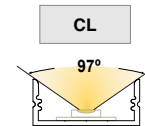

Compatible Strips

	STATIC WHITE (SW)	STATIC WHITE INDIVIDUALLY ADDRESSABLE (SW-IA)	STATIC WHITE STOCKING DISTRIBUTOR (SD-SW)	STATIC WHITE HIGH EFFICACY (SW-HE)	STATIC WHITE HIGH EFFICACY PLUS (SW-HE+)	DYNAMIC WHITE (DW)	DYNAMIC WHITE HIGH EFFICACY (DW-HE)	STATIC COLOR (SC)	WARM DIM (WD)	RGB	RGBW	RGBW HIGH EFFICACY (RGBW-HE)
	1.5W/ft 3.0W/ft 4.0W/ft 5.0W/ft 6.0W/ft	5.0W/ft	2.0W/ft 4.0W/ft 6.0W/ft	1.5W/ft 3.0W/ft 6.0W/ft 9.0W/ft	3.0W/ft 6.0W/ft	6.0W/ft	3.0W/ft 5.0W/ft 8.0W/ft	5.0W/ft	6.0W/ft	6.0W/ft	6.0W/ft	4.0W/ft 8.0W/ft
DRY	✓	✓	✓	✓ <small>Not compatible with 9.0</small>	✓	✓	✓	✓	✓	✓	✓	✓ <small>Not compatible with 8.0</small>
DMP	✓ <small>Not compatible with 6.0</small>			✓ <small>Not compatible with 9.0</small>		✓	✓ <small>Not compatible with 8.0</small>	✓		✓	✓	✓ <small>Not compatible with 8.0</small>
ENC												
WET	✓ <small>Not compatible with 6.0</small>		✓ <small>Not compatible with 6.0</small>	✓ <small>Not compatible with 9.0</small>	✓	✓	✓ <small>Not compatible with 8.0</small>	✓	✓	✓	✓	✓ <small>Not compatible with 8.0</small>

Length (in) Add to nominal LED length for fixture length

End Caps

Lens with LED visibility

Cut Off

Type

SINGLE (Input only)

PASS THROUGH (Input/Output)