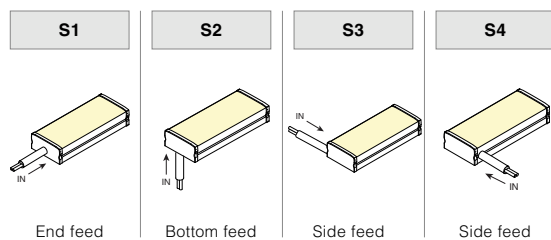

Compatible Strips

	STATIC WHITE (SW)	STATIC WHITE INDIVIDUALLY ADDRESSABLE (SW-IA)	STATIC WHITE STOCKING DISTRIBUTOR (SD-SW)	STATIC WHITE HIGH EFFICACY (SW-HE)	STATIC WHITE HIGH EFFICACY PLUS (SW-HE+)	DYNAMIC WHITE (DW)	DYNAMIC WHITE HIGH EFFICACY (DW-HE)	STATIC COLOR (SC)	WARM DIM (WD)	RGB	RGBW	RGBW HIGH EFFICACY (RGBW-HE)
	1.5W/ft 3.0W/ft 4.0W/ft 5.0W/ft 6.0W/ft	5.0W/ft	2.0W/ft 4.0W/ft 6.0W/ft	1.5W/ft 3.0W/ft 6.0W/ft 9.0W/ft	3.0W/ft 6.0W/ft	6.0W/ft	3.0W/ft 5.0W/ft 8.0W/ft	5.0W/ft	6.0W/ft	6.0W/ft	6.0W/ft	4.0W/ft 8.0W/ft
DRY	✓	✓	✓	✓ <small>Not compatible with 9.0</small>	✓	✓	✓	✓	✓	✓	✓	✓ <small>Not compatible with 8.0</small>
DMP	✓ <small>Not compatible with 6.0</small>			✓ <small>Not compatible with 9.0</small>		✓	✓ <small>Not compatible with 8.0</small>	✓		✓	✓	✓ <small>Not compatible with 8.0</small>
ENC												
WET	✓ <small>Not compatible with 6.0</small>		✓ <small>Not compatible with 6.0</small>	✓ <small>Not compatible with 9.0</small>	✓	✓	✓ <small>Not compatible with 8.0</small>	✓	✓	✓	✓	✓ <small>Not compatible with 8.0</small>

Length (in) Add to nominal LED length for fixture length

End Caps

Lens with LED visibility

Cut Off

Type

SINGLE (Input only)

PASS THROUGH (Input/Output)