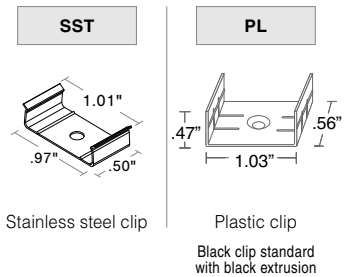

WIDE

ALUMINUM EXTRUSION

The WIDE LED extrusion is Q-Tran's widest profile extrusion, making it able to fit even our widest LEDs: RGBW. It is available in satin, black, and bronze finishes and is offered in three different lenses; clear, polar, and diffused. With a clear lens, its light transmission is 97 degrees. WIDE can be configured with in-fed wires, back-fed wires, and wires from the left and right for both lead and exit, giving you more freedom with your design. Available in lengths up to 98.43".

Finish

Dimensions

Mounting

2 clips provided for 4' or less; 4 clips provided for greater than 4'

Part Number Builder

- Field modifications must comply with Q-Tran's installation methods otherwise warranty is null & void
- UL Listed when assembled with STRIP LEDs at Q-Tran
- Surface mount
- Suitable for installation in the storage area of a clothes closet when assembled as a fixture at Q-Tran facility (Not applicable for encapsulation or LED strips exceeding 4W/ft)