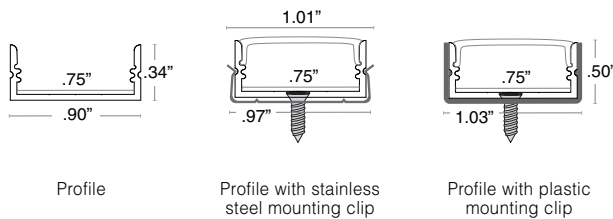

WIDE

ALUMINUM EXTRUSION

The WIDE LED extrusion is Q-Tran's widest profile extrusion, making it able to fit even our widest LEDs: RGBW. It is available in satin, black, and bronze finishes and is offered in three different lenses; clear, polar, and diffused. With a clear lens, its light transmission is 97 degrees. WIDE can be configured with in-fed wires, back-fed wires, and wires from the left and right for both lead and exit, giving you more freedom with your design. Available in lengths up to 98.43".

Finish

Dimensions

Mounting

2 clips provided for 4' or less; 4 clips provided for greater than 4'

Part Number Builder

- Field modifications must comply with Q-Tran's installation methods otherwise warranty is null & void
- UL Listed when assembled with STRIP LEDs at Q-Tran
- Surface mount
- Suitable for installation in the storage area of a clothes closet when assembled as a fixture at Q-Tran facility (Not applicable for encapsulation or LED strips exceeding 4W/ft)

Length (in) Add to nominal LED length for fixture length

End Caps

Lens with LED visibility

Cut Off

Type

SINGLE (Input only)

PASS THROUGH (Input/Output)