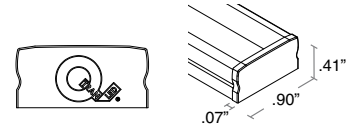

Compatible Strips

	STATIC WHITE (SW)	STATIC WHITE INDIVIDUALLY ADDRESSABLE (SW-IA)	STATIC WHITE STOCKING DISTRIBUTOR (SD-SW)	STATIC WHITE HIGH EFFICACY (SW-HE)	STATIC WHITE HIGH EFFICACY PLUS (SW-HE+)	DYNAMIC WHITE (DW)	DYNAMIC WHITE HIGH EFFICACY (DW-HE)	STATIC COLOR (SC)	WARM DIM (WD)	RGB	RGBW	RGBW HIGH EFFICACY (RGBW-HE)
	1.5W/ft 3.0W/ft 4.0W/ft 5.0W/ft 6.0W/ft	5.0W/ft	2.0W/ft 4.0W/ft 6.0W/ft	1.5W/ft 3.0W/ft 6.0W/ft 9.0W/ft	3.0W/ft 6.0W/ft	6.0W/ft	3.0W/ft 5.0W/ft 8.0W/ft	5.0W/ft	6.0W/ft	6.0W/ft	6.0W/ft	4.0W/ft 8.0W/ft
DRY	✓	✓	✓	✓ Not compatible with 9.0	✓	✓	✓	✓	✓	✓	✓	✓ Not compatible with 8.0
DMP	✓ Not compatible with 6.0			✓ Not compatible with 9.0		✓	✓ Not compatible with 8.0	✓		✓	✓	✓ Not compatible with 8.0
ENC												
WET	✓ Not compatible with 6.0		✓ Not compatible with 6.0	✓ Not compatible with 9.0	✓	✓	✓ Not compatible with 8.0	✓	✓	✓	✓	✓ Not compatible with 8.0

Length (in) Add to nominal LED length for fixture length

End Caps

Lens with LED visibility

Cut Off

Type

SINGLE (Input only)

PASS THROUGH (Input/Output)