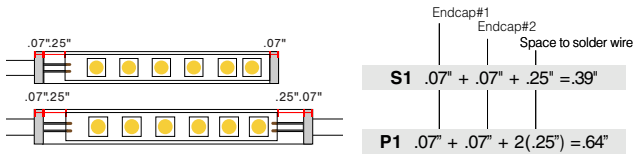

Compatible Strips

	STATIC WHITE (SW)	STATIC WHITE INDIVIDUALLY ADDRESSABLE (SW-IA)	STATIC WHITE STOCKING DISTRIBUTOR (SD-SW)	STATIC WHITE HIGH EFFICACY (SW-HE)	STATIC WHITE HIGH EFFICACY PLUS (SW-HE+)	DYNAMIC WHITE (DW)	DYNAMIC WHITE HIGH EFFICACY (DW-HE)	STATIC COLOR (SC)	WARM DIM (WD)	RGB	RGBW	RGBW HIGH EFFICACY (RGBW-HE)
	1.5W/ft 3.0W/ft 4.0W/ft 5.0W/ft 6.0W/ft	5.0W/ft	2.0W/ft 4.0W/ft 6.0W/ft	1.5W/ft 3.0W/ft 6.0W/ft 9.0W/ft	3.0W/ft 6.0W/ft	6.0W/ft	3.0W/ft 5.0W/ft 8.0W/ft	5.0W/ft	6.0W/ft	6.0W/ft	6.0W/ft	4.0W/ft 8.0W/ft
DRY	✓	✓	✓	✓ Not compatible with 9.0	✓	✓	✓	✓	✓	✓	✓	✓ Not compatible with 8.0
DMP	✓ Not compatible with 6.0			✓ Not compatible with 9.0		✓	✓ Not compatible with 8.0	✓		✓	✓	✓ Not compatible with 8.0
ENC												
WET	✓ Not compatible with 6.0		✓ Not compatible with 6.0	✓ Not compatible with 9.0	✓	✓	✓ Not compatible with 8.0	✓	✓	✓	✓	✓ Not compatible with 8.0

Length (in) Add to nominal LED length for fixture length