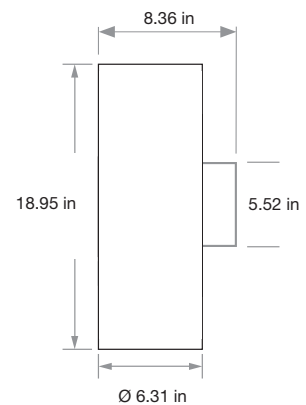

0-10V DIMMING INCLUDED

ZFCC618-WUD	UNV							
SERIES	VOLTAGE	COLOR	LUMENS	FINISH	OPTICS			
ZFCC618-WUD Wall Mount	UNV 120-277 Volt	930 93CRI (3000K White)	30L 2980 lm total (35W)	BK Black	DOWN		UP	
		940 93CRI (4000K White)	40L 4200 lm total (50W)	WH White	D15 Spot (15°nom)	U15 Spot (15°nom)		
			50L 5200 lm total (62W)	BZ Bronze	D40 Flood (40°nom)	U40 Flood (40°nom)		
			<i>(lumens are distributed 50% up, 50% down)</i>	SL Silver	D72 Wide Flood (72°nom)	U72 Wide Flood (72°nom)		

SPECIFICATION

PHYSICAL

housing	marine grade, heavy walled, high pressure, extruded aluminum with die-cast trim and arm
lens	clear tempered glass lens
mounting	mounts directly to standard recessed junction box, with auxiliary mounting holes
ingress protection	continuous silicone gasket, IP65 rated for dry, damp or wet locations
finish	Six stage chemical iron phosphate conversion pre-treatment. Polyester powder coat finish, 18 µm Min., 5000hr salt spray test (ASTM B117) compliant with Florida / AAMA 2604 specification.

PERFORMANCE

lifetime	> 70,000 hours / L70 or better
color consistency	3 SDCM / 83 CRI
operating temperature	-4°F to 104°F (-20°C to 40°C)
warranty	5-Year limited warranty (refer to website for details)

ELECTRICAL

input voltage	Universal 120–277V
power supply	integral, electronic high-power factor > 94% @120V
standards	ETL / cETL
power consumption	35W (2980 lm), 50W (4200 lm), 62W (5200 lm)
dimming	0-10V dimming included

ZFCC618-WUD

Due to continuous development and improvements, specifications are subject to change without notice. FC Lighting and Solid State Luminaires reserves the right to change lab test details or specifications without notice. Product use certifies agreement to FC & SSL terms and conditions. * Terms & Conditions for our quick ship program are located on our website: fclighting.com

US Commercial Lighting Manufacturer Since 1982