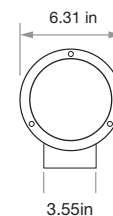

ZFCC618-WUD

Due to continuous development and improvements, specifications are subject to change without notice. FC Lighting and Solid State Luminaires reserves the right to change lab test details or specifications without notice. Product use certifies agreement to FC & SSL terms and conditions. * Terms & Conditions for our quick ship program are located on our website: fclighting.com

US Commercial Lighting Manufacturer Since 1982