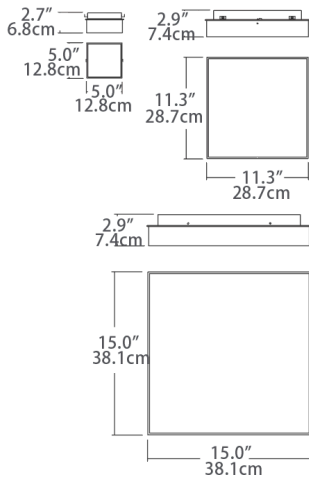

Project:

Type:

Quantity:

Note:

SKU#: CUB -   - PC -   - 30K

Description

An ideal choice for any space that calls for a minimal, neutral design, the versatile Cube Series offers unlimited lighting solutions

Features

- Chrome plated steel housing and trim ring
- Oil rubbed bronze steel housing and trim ring
- Opal white acrylic diffuser
- Replaceable light source
- Damp location rated
- JA8-2016 Listed

Specifications

- Color Rendering Index: 90 CRI
- LED color temperature: 3000K
- Input Voltage: 120 VAC 50/60Hz
- Wattage:
  - 5": 13w
  - 11": 21w
  - 15": 45w
- Delivered lumens:
  - 5": 786lm
  - 11": 1336lm
  - 15": 2687lm
- Dimming: TRIAC dimmable
- Fixture Weight:
  - 5": 1.2 lb. (.6 kg)
  - 11": 6.05 lb. (2.7 kg)
  - 15": 8.8 lb. (4.7 kg)
- For downloadable IES & LM79 files see Blackjacklighting.com
- For recommended dimmers see Blackjacklighting.com

Custom

- Optional upgrade: 120-277V input driver with universal dimming

ORDERING GUIDE

Family	Size/Type	Finish
CUB	05F 05" Flush 11F 11" Flush 15F 15" Flush	PC Polished Chrome

Example: CUB-11F-PC-12T-30K

CUSTOM OPTIONS

Volts/Dimming	Color Temp.
12T	30K
12T 120VAC Triac Dimming	30K 3000K
27U 120-277VAC Universal Dimming	
(12T Standard)	(30K Standard)