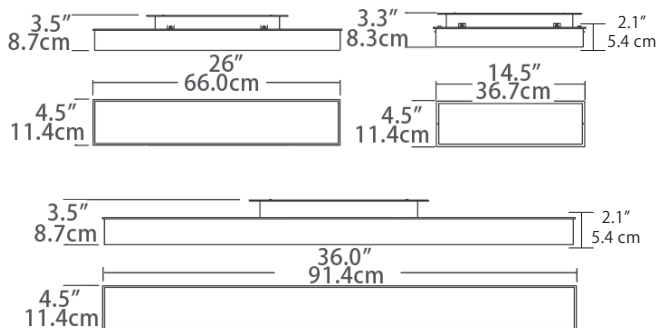

Project:

Type:

Quantity:

Note:

SKU#: CUB -   - PC -   - 30K

Description

An ideal choice for any space that calls for a minimal, neutral design, the versatile Cube Series offers unlimited lighting solutions

Features

- Chrome plated steel housing and trim ring
- Oil rubbed bronze steel housing and trim ring
- Opal white acrylic diffuser
- Replaceable light source
- Damp location rated
- JA8-2016 Listed
- Driver located in canopy housing

Specifications

- Color Rendering Index: 90 CRI
- LED color temperature: 3000K
- Input Voltage: 120 VAC 50/60Hz
- Wattage:
  - 12": 14w
  - 24": 21w
  - 36": 46w
- Delivered lumens:
  - 12": 914lm
  - 24": 1450lm
  - 36": 2629lm
- Dimming: TRIAC dimmable
- Fixture Weight:
  - 12": 4.2 lb. (1.9 kg)
  - 24": 5.92 lb. (2.69 kg)
  - 36": 7.9 lb. (3.6 kg)
- For recommended dimmers and downloadable IES & LM 79 files, see blackjacklighting.com

Custom

- Optional upgrade: 120-277V input driver with universal dimming

ORDERING GUIDE

Family	Size/Type	Finish
CUB	– [ ] –	PC
	12V 12" Vanity 26V 26" Vanity 36V 36" Vanity	PC Polished Chrome

Example: CUB-11F-PC-12T-30K

CUSTOM OPTIONS

Volts/Dimming	Color Temp.
– [ ] –	30K
12T 120VAC Triac Dimming 27U 120-277VAC Universal Dimming	30K 3000K
(12T Standard)	(30K Standard)