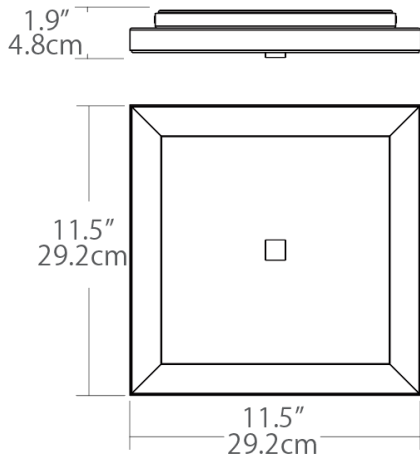

Project:

Type:

Quantity:

Note:

SKU#: NAN - 12F -   -   - 30K

Description

Nano flush mount and vanity lights represent extraordinary value. Super-efficient LED light sources inside minimal geometric forms illuminate white frosted acrylic diffusers.

Features

- Stamped Steel construction
- Crystal clear acrylic diffuser with a frosted front face
- Driver located in back plate
- Damp location rated

Specifications

- Color Rendering Index: 90CRI
- LED Color Temperature: 3000K
- Input Voltage: 120VAC 50/60Hz
- Wattage: 22w
- Delivered Lumens: 940lm
- Dimming: TRIAC dimmable
- Fixture Weight: 6.9 lb. (3.1 kg)

- For recommended dimmers and downloadable IES & LM 79 files, see blackjacklighting.com

Custom

- Optional upgrade: 120-277V input driver with universal dimming

ORDERING GUIDE

Family	Size/Type	Finish
NAN	12F	PC Polished Chrome SN Satin Nickel

Example: NAN-12F-PC-12T-30K

CUSTOM OPTIONS

Volts/Dimming	Color Temp.
12T	30K
12T 120VAC Triac Dimming	30K 3000K
27U 120-277VAC Universal Dimming	
(12T Standard)	(30K Standard)