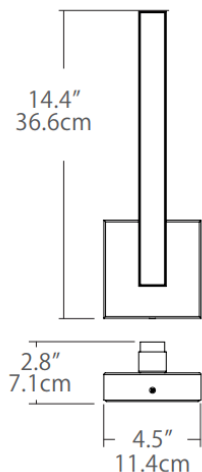

Project:

Type:

Quantity:

Note:

SKU#: NAN - 14F -   -   - 30K

Description

Nano flush mount and vanity lights represent extraordinary value. Super-efficient LED light sources inside minimal geometric forms illuminate white frosted acrylic diffusers.

Features

- Stamped Steel construction
- Crystal clear acrylic diffuser with a frosted front face
- Driver located in back plate
- Damp location rated
- JA8-2016 Listed

Specifications

- Color Rendering Index: 90CRI
- LED Color Temperature: 3000K
- Input Voltage: 120VAC 50/60Hz
- Dimming: TRIAC dimmable
- Fixture Weight: 2.3 lb. (1.1 kg)
- For recommended dimmers and downloadable IES & LM 79 files, see blackjacklighting.com

Custom

- Optional upgrade: 120-277V input driver with universal dimming
- Optional 3" or 5" wide low profile backplate with external driver

ORDERING GUIDE

Family	Size/Type	Finish
NAN	14S	
	14S 14" Sconce	PC Polished Chrome SN Satin Nickel

Example: NAN-14S-PC-12T-30K

CUSTOM OPTIONS

Volts/Dimming	Color Temp.
12T	30K
12T 120VAC Triac Dimming 27U 120-277VAC Universal Dimming	30K 3000K
(12T Standard)	(30K Standard)

OPTIONAL BACKPLATE

Nano sconce low profile 3" wide external driver backplate

Model No: 95109-SN (Satin Nickel)
Model No: 95109-PC (Polished Chrome)

Nano sconce 3" wide internal driver backplate-SN

Model No: 95110-SN (Satin Nickel)
Model No: 95110-PC (Polished Chrome)