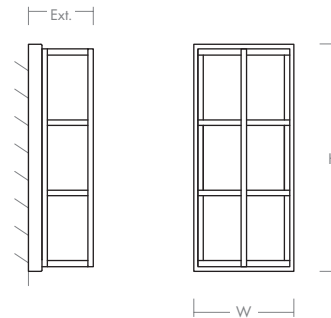

LEDA Outdoor
3- 712-2xx-EM

oxygen

FIXTURE TYPE _____

LOCATION _____

PROJECT _____

DATE _____

-24 Satin Nickel

-22 Oiled Bronze

LIGHT SOURCE	1 x 10.1W LED, 3000K, CRI 90
LUMINAIRE POWER	13.0W at 120V
RATED LIFE	60000 hr RL
LUMEN OUTPUT	Delivered: 680 lm (LM-79)
INPUT VOLTAGE	120V to 277V AC, 50/60Hz
DRIVER OUTPUT	350mA, 14.7W
DIMMING	TRIAC and ELV dimming at 120V AC; 0-10V dimming, 100% to 10% current output
CONSTRUCTION	Cast Aluminum and Acrylic
DIFFUSER	-2 Matte White Acrylic
FINISHES	Oiled Bronze (-22), Satin Nickel (-24)
MOUNTING	4" Octagonal J-Box (Installer must provide a bead of caulk between housing and mounting surface)
STANDARDS	ETL Wet, Conforms to UL STD 1598, Certified CAN/CSA STD C22.2 No 250.0.

DIMENSIONS

W:	7.25"
H:	16.50"
Ext:	4.75"
M.C:	8.25" From top of fixture

EM Battery Life	Fullham HotspotLED Series
EM Battery Life	90 Minutes Minimum

Order example for standard fixture:
3-712-224-EM (x- Voltage - xxx-Sequence # - x-Diffuser - xx-Finish)
3: 120V, 37: 277V