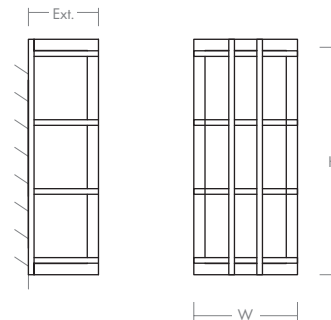

LIGHT SOURCE	1 x 10.1W LED, 3000K, CRI 90
LUMINAIRE POWER	12.3W at 120V
RATED LIFE	60000 hr RL
OPTIONAL COLOR TEMPERATURES	2700K, 3500K, 4000K
LUMEN OUTPUT	Delivered: 625 lm (LM-79)
INPUT VOLTAGE	120V to 277V AC, 50/60Hz
DRIVER OUTPUT	350mA, 14.7W max power
DIMMING	TRIAC and ELV dimming at 120V AC; 0-10V dimming, 100% to 1% current output
CONSTRUCTION	Stainless Steel and Acrylic
DIFFUSER	-2 Matte White Acrylic
FINISHES	Oiled Bronze (-22), Satin Nickel (-24)
MOUNTING	4" Octagonal J-Box (Installer must provide a bead of caulk between fixture housing and mounting surface)
STANDARDS	UL Wet listed, Conforms to UL STD 1598, Certified CAN/CSA STD C22.2 No 250.0.

DIMENSIONS

W:	7.25"
H:	16.50"
Ext:	5.00"
M.C:	8.23" From top of fixture

Order example for standard fixture:

3-710-224 (x- Voltage - xxx-Sequence # - x-Diffuser - xx-Finish)

3: 120V to 277V

Order example for optional color temperatures: **3-710-27224**