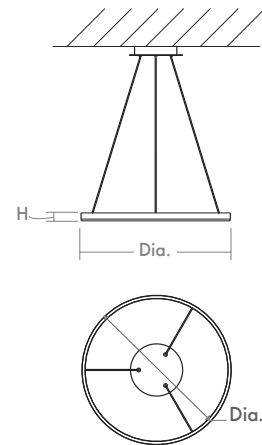

CIRCULO Pendant
3-64-xx

oxygen

FIXTURE TYPE _____

LOCATION _____

PROJECT _____

DATE _____

-15 Black

LIGHT SOURCE	LED Array, 3000K, CRI 90
LUMINAIRE POWER	51.1W at 120V
RATED LIFE	50000 hr RL
OPTIONAL COLOR TEMPERATURES	3000K Only
LUMEN OUTPUT	Delivered: 2653 lm (LM-79)
INPUT VOLTAGE	120V AC, 50/60Hz
DRIVER OUTPUT	1200mA, 45.05W
DIMMING	TRIAC Dimming
CONSTRUCTION	Cold Rolled Steel Housing and Canopy
DIFFUSER	- Matte White Acrylic
FINISHES	White (-6), Black (-15), Satin Nickel (-24), Aged Brass (-40)
MOUNTING	4" Octagonal J-Box
STANDARDS	ETL Dry listed, Conforms to UL STD 1598, Certified CAN/CSA STD C22.2 No 250.0.

DIMENSIONS

Dia. Fixture: 23.50"
H. Fixture: 1.25"
*** Hanging height adjustable with 8ft. cables**

Order example for standard fixture:
3-64-6 (x- Voltage - xxx-Sequence # - xx-Finish)
3: 120V Only