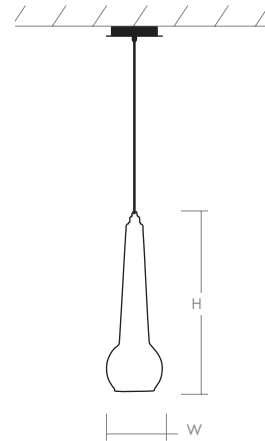

COMET Pendant
3-650-xxxx

oxygen

FIXTURE TYPE _____ LOCATION _____

PROJECT _____ DATE _____

-2018 Coffee Ombre Glass / Gunmetal

-14 Clear Glass / Polished Chrome

-1314 Smoked Ombre Glass / Polished Chrome

- LIGHT SOURCE** 1 x 6.2W LED, 3000K, CRI 90
- LUMINAIRE POWER** 6.55W at 120V
- RATED LIFE** 60000 hr RL
- OPTIONAL COLOR TEMPERATURES** 2700K, 3500K, 4000K
- LUMEN OUTPUT** Delivered: 410 lm (LM-79)
- INPUT VOLTAGE** 120V to 277V AC, 50/60Hz
- DRIVER OUTPUT** 180mA, 7.6W max
- DIMMING** TRIAC and ELV dimming at 120V AC; 0-10V dimming, 100% to 10% current output
- CONSTRUCTION** Plated Steel and Glass
- DIFFUSER/METAL FINISHES** (-14) Clear Glass / Polished Chrome
 (-1314) Smoked Ombre Glass / Polished Chrome
 (-2018) Coffee Ombre Glass / Gunmetal
- MOUNTING** 4" Octagonal J-Box*,
 4"x4" J-Box* with a single device mud ring
 *Deep J-Box (Required to house driver)
- STANDARDS** ETL Dry/Damp listed, Conforms to UL STD 1598,
 Certified CAN/CSA, STD C22.2 No 250.0.

- DIMENSIONS**
Dia. Canopy: 5.75"
Dia. Fixture: 4.80"
H. Fixture: 17.25"
Supplied with 8 ft braided cord

Order example for standard fixture:
3-650-1314 (x- Voltage - xxx-Sequence # - x-Diffuser - xx-Finish)
3: 120V to 277V
 Order example for optional color temperatures: **3-650-271314**
27: 2700K, **35:** 3500K, **40:** 4000K