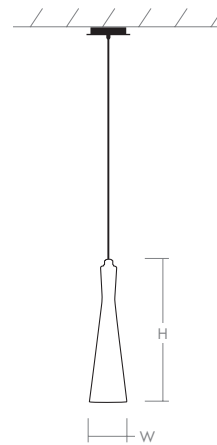

CORNET Pendant

3-651-xxxx

oxygen

FIXTURE TYPE _____ LOCATION _____
 PROJECT _____ DATE _____

-2018 Coffee Ombre Glass/
Gunmetal - 14 Clear Glass/Polished
Chrome - 1314 Smoked Ombre Glass/
Polished Chrome

LIGHT SOURCE 1 x 6.1W LED, 3000K, CRI 90
LUMINAIRE POWER 7.2W at 120V
RATED LIFE 60000 hr RL
OPTIONAL COLOR TEMPERATURES 2700K, 3500K, 4000K
LUMEN OUTPUT Delivered: 399 lm (LM-79)
INPUT VOLTAGE 120V to 277V AC, 50/60Hz
DRIVER OUTPUT 180mA, 7.6W max power
DIMMING TRIAC and ELV dimming at 120V AC;
0-10V dimming, 100% to 1% current output
CONSTRUCTION Plated Steel and Glass
**DIFFUSER/
METAL FINISHES** (-14) Clear Glass/Polished Chrome
(-1314) Smoked Ombre Glass/Polished Chrome
(-2018) Coffee Ombre Glass/Gunmetal
MOUNTING 4" Octagonal J-Box*,
4" Square J-Box* with a single device mud ring
*Deep J-Box (Required to house driver)
STANDARDS UL Dry/Damp listed, Conforms to UL STD 1598,
Certified CAN/CSA STD C22.2 No 250.0.

DIMENSIONS
Dia. Canopy: 5.75"
Dia. Fixture: 4.25"
H. Fixture: 17.25"
 Supplied with 10 ft braided cord

Order example for standard fixture:
3-651-2018 (x- Voltage - xxx-Sequence # - x-Diffuser - xx-Finish)
 3: 120V to 277V
 Order example for optional color temperatures: **3-651-272018**
 27: 2700K, 35: 3500K, 40: 4000K