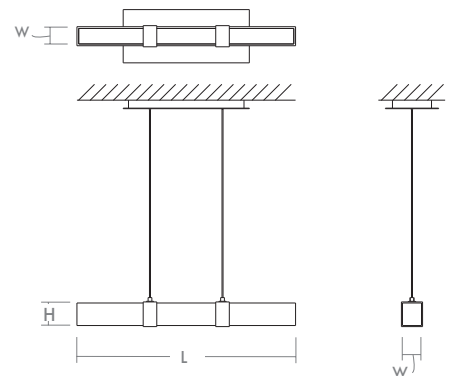

DECCA Pendant
3-24-xxxx

oxygen

FIXTURE TYPE _____ LOCATION _____
 PROJECT _____ DATE _____

-1540 Black Oak/Aged Brass

-5224 White Oak/Satin Nickel

-2440 Walnut/Aged Brass

LIGHT SOURCE	LED Array, 3000K, CRI 90
LUMINAIRE POWER	20.8W at 120V
RATED LIFE	50000 hr RL
OPTIONAL COLOR TEMPERATURES	3000K Only
LUMEN OUTPUT	Delivered: 346 lm (LM-79)
INPUT VOLTAGE	120V AC, 60Hz
DRIVER OUTPUT	24Vdc Constant Voltage, 1000mA max current
DIMMING	TRIAC Dimming (Forward Phase, Magnetic Low Voltage)
CONSTRUCTION	Cold Rolled Steel Canopy, Wood Housing
DIFFUSER	- Matte White Acrylic
FINISHES	Black Oak/Aged Brass (-1540), Walnut/Aged Brass (-2440), White Oak/Satin Nickel (-5224)
MOUNTING	4" Octagonal J-Box
STANDARDS	ETL Dry listed, Conforms to UL STD 1598, Certified CAN/CSA STD C22.2 No 250.0.

DIMENSIONS

Canopy: 14.00" L x 6.00" W x 1.00" H
Fixture: 24.25" L x 2.125" W x 2.75" H
 * Hanging height adjustable with 10ft. cables

Order example for standard fixture:
3-24-1540 (x- Voltage - xxx-Sequence # - xx-Finish)
 3: 120V Only