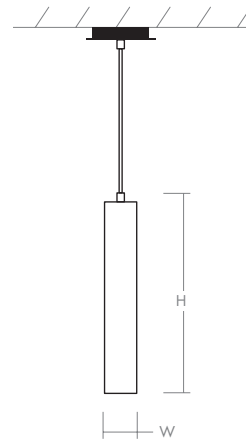

GALAXY Pendant
3-634-xxx

oxygen

FIXTURE TYPE _____

LOCATION _____

PROJECT _____

DATE _____

-2018 Coffee Ombre Glass/
Gunmetal

-1314 Smoked Ombre Glass/
Polished Chrome

LIGHT SOURCE	1 x 6.1W LED, 3000K, CRI 90
LUMINAIRE POWER	7.2W at 120V
RATED LIFE	60000 hr RL
OPTIONAL COLOR TEMPERATURES	2700K, 3500K, 4000K
LUMEN OUTPUT	Delivered: 327 lm (LM-79)
INPUT VOLTAGE	120V to 277V AC, 50/60Hz
DRIVER OUTPUT	180mA, 7.6W max power
DIMMING	TRIAC and ELV dimming at 120V AC; 0-10V dimming, 100% to 1% current output
CONSTRUCTION	Plated Steel and Glass
DIFFUSER/ METAL FINISHES	(-1314) Smoked Ombre Glass/Polished Chrome (-2018) Coffee Ombre Glass/Gunmetal
MOUNTING	4" Octagonal J-Box*, 4" Square J-Box* with a single device mud ring *Deep J-Box (Required to house driver)
STANDARDS	UL Dry/Damp listed, Conforms to UL STD 1598, Certified CAN/CSA STD C22.2 No 250.0.

DIMENSIONS

Dia. Canopy: 5.88"

Dia. Fixture: 2.75"

H. Fixture: 17.00"

Supplied with 10 ft braided cord

Order example for standard fixture:

3-634 -1314 (x- Voltage - xxx-Sequence # - xx-Finish)

3: 120V to 277V