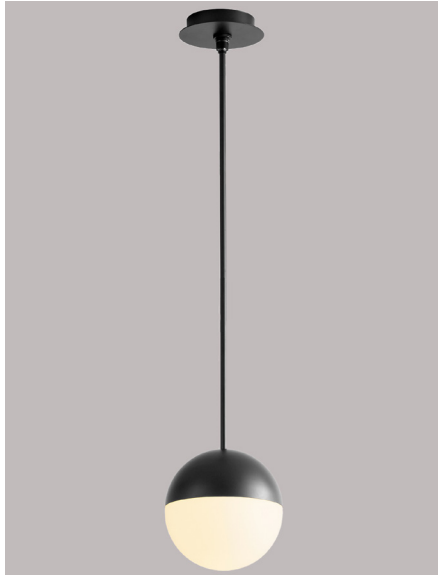

MONDO Pendant
3-6901-xx

oxygen

FIXTURE TYPE _____ LOCATION _____
PROJECT _____ DATE _____

-15 Black

-40 Aged Brass

LIGHT SOURCE	1 x 6.1W LED, 3000K, CRI 90
LUMINAIRE POWER	6.93W at 120V
RATED LIFE	60000 hr RL
OPTIONAL COLOR TEMPERATURES	2700K, 3500K, 4000K
LUMEN OUTPUT	Delivered: 350 lm (LM-79)
INPUT VOLTAGE	120V to 277V AC, 50/60Hz
DRIVER OUTPUT	180mA, 7.6W max power
DIMMING	TRIAC and ELV dimming at 120V AC; 0-10V dimming, 100% to 1% current output
CONSTRUCTION	Cold Rolled Steel Housing and Canopy
DIFFUSER	- Matte White Glass
FINISHES	Black (-15), Satin Nickel (-24), Aged Brass (-40)
MOUNTING	4" Octagonal J-Box*, 4" Square J-Box* with a single device mud ring * Deep J-Box (Required to house driver)
STANDARDS	UL Damp listed, Conforms to UL STD 1598, Certified CAN/CSA STD C22.2 No 250.0.

DIMENSIONS

W. Fixture: 8.00"
H. Fixture: 8.00"
Supplied with 2-8", 2-12", and 3-16"
stems to customize hanging height.

Note: Canopy swivel allows up to a 22° slope

Order example for standard fixture:

3-6901-24 (x- Voltage - xxx-Sequence # - xx-Finish)

3: 120V to 277V

Order example for optional color temperatures: **3-6901-2724**

27: 2700K, 35: 3500K, 40: 4000K