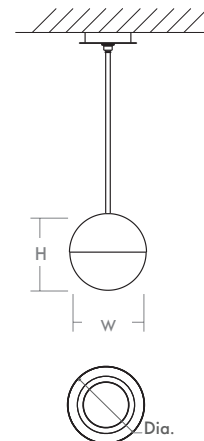

MONDO Pendant
3-6901-xx

oxygen

FIXTURE TYPE _____ LOCATION _____
PROJECT _____ DATE _____

-15 Black

-40 Aged Brass

LIGHT SOURCE	1 x 6.1W LED, 3000K, CRI 90
LUMINAIRE POWER	6.93W at 120V
RATED LIFE	60000 hr RL
OPTIONAL COLOR TEMPERATURES	2700K, 3500K, 4000K
LUMEN OUTPUT	Delivered: 350 lm (LM-79)
INPUT VOLTAGE	120V to 277V AC, 50/60Hz
DRIVER OUTPUT	180mA, 7.6W max power
DIMMING	TRIAC and ELV dimming at 120V AC; 0-10V dimming, 100% to 1% current output
CONSTRUCTION	Cold Rolled Steel Housing and Canopy
DIFFUSER	- Matte White Glass
FINISHES	Black (-15), Satin Nickel (-24), Aged Brass (-40)
MOUNTING	4" Octagonal J-Box*, 4" Square J-Box* with a single device mud ring * Deep J-Box (Required to house driver)
STANDARDS	UL Damp listed, Conforms to UL STD 1598, Certified CAN/CSA STD C22.2 No 250.0.

DIMENSIONS

W. Fixture: 8.00"
H. Fixture: 8.00"
Supplied with 2-8", 2-12", and 3-16"
stems to customize hanging height.

Note: Canopy swivel allows up to a 22° slope

Order example for standard fixture:

3-6901-24 (x- Voltage - xxx-Sequence # - xx-Finish)

3: 120V to 277V

Order example for optional color temperatures: **3-6901-2724**

27: 2700K, 35: 3500K, 40: 4000K