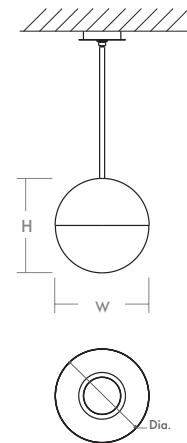

MONDO Pendant
3-6903-xx

oxygen

FIXTURE TYPE _____ LOCATION _____
PROJECT _____ DATE _____

-40 Aged Brass

-15 Black

-24 Satin Nickel

LIGHT SOURCE	1 x 10.1W LED, 3000K, CRI 90
LUMINAIRE POWER	11.73W at 120V
RATED LIFE	60000 hr RL
OPTIONAL COLOR TEMPERATURES	2700K, 3500K, 4000K
LUMEN OUTPUT	Delivered: 564 lm (LM-79)
INPUT VOLTAGE	120V to 277V AC, 50/60Hz
DRIVER OUTPUT	350mA, 14.7W max power
DIMMING	TRIAC and ELV dimming at 120V AC; 0-10V dimming, 100% to 1% current output
CONSTRUCTION	Cold Rolled Steel Housing and Canopy
DIFFUSER	- Matte White Glass
FINISHES	Black (-15), Satin Nickel (-24), Aged Brass (-40)
MOUNTING	4" Octagonal J-Box*, 4" Square J-Box* with a single device mud ring * Deep J-Box (Required to house driver)
STANDARDS	UL Damp listed, Conforms to UL STD 1598, Certified CAN/CSA STD C22.2 No 250.0.

DIMENSIONS

W. Fixture: 12.00"
H. Fixture: 12.00"
Supplied with 2-8", 2-12", and 3-16"
stems to customize hanging height.

Note: Canopy swivel allows up to a 22° slope

Order example for standard fixture:

3-6903-40 (x- Voltage - xxx-Sequence # - xx-Finish)

3: 120V to 277V

Order example for optional color temperatures: **3-6903-2740**

27: 2700K, 35: 3500K, 40: 4000K