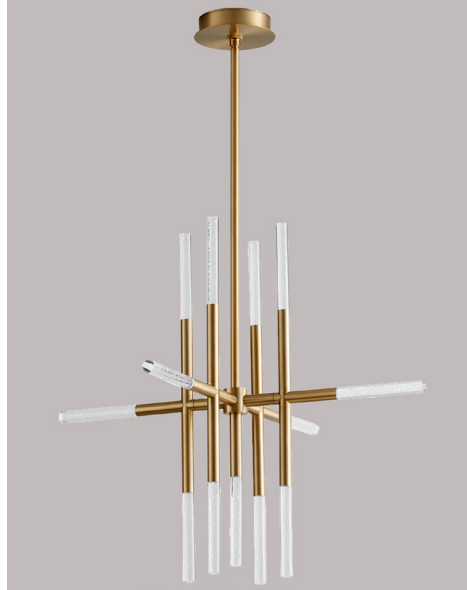

MOXY Pendant
3-697-xx

oxygen

FIXTURE TYPE _____ LOCATION _____
PROJECT _____ DATE _____

-24 Satin Nickel

-40 Aged Brass

LIGHT SOURCE	LED Arrays, 3000K, CRI 90
LUMINAIRE POWER	33.4W at 120V
RATED LIFE	50000 hr RL
OPTIONAL COLOR TEMPERATURES	3000K Only
LUMEN OUTPUT	Delivered: 893 lm (LM-79)
INPUT VOLTAGE	120V AC, 60Hz
DRIVER OUTPUT	720mA, 30.2W max power
DIMMING	TRIAC Dimming
CONSTRUCTION	Cold Rolled Steel Housing and Canopy
DIFFUSER	- Clear Bubble Acrylic
FINISHES	Satin Nickel (-24), Aged Brass (-40)
MOUNTING	4" Octagonal J-Box
STANDARDS	ETL Damp listed, Conforms to UL STD 1598, Certified CAN/CSA STD C22.2 No 250.0.

DIMENSIONS

Dia. Canopy: 6.69"

W. Fixture: 32.00"

H. Fixture: 27.00"

Supplied with 2-8", 2-12", and 3-16" stems to customize hanging height

Note: Canopy swivel allows up to a 22° slope

Order example for standard fixture:
3-697-24 (x- Voltage - xxx-Sequence # - xx-Finish)
3: 120V Only