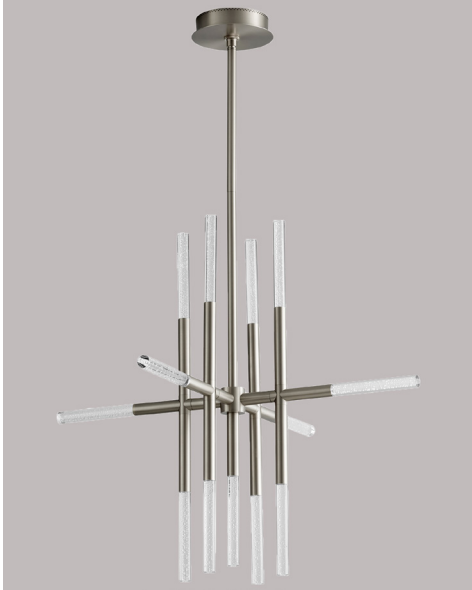

MOXY Pendant
3-697-xx

oxygen

FIXTURE TYPE _____ LOCATION _____
PROJECT _____ DATE _____

-24 Satin Nickel

-40 Aged Brass

LIGHT SOURCE	LED Arrays, 3000K, CRI 90
LUMINAIRE POWER	33.4W at 120V
RATED LIFE	50000 hr RL
OPTIONAL COLOR TEMPERATURES	3000K Only
LUMEN OUTPUT	Delivered: 893 lm (LM-79)
INPUT VOLTAGE	120V AC, 60Hz
DRIVER OUTPUT	720mA, 30.2W max power
DIMMING	TRIAC Dimming
CONSTRUCTION	Cold Rolled Steel Housing and Canopy
DIFFUSER	- Clear Bubble Acrylic
FINISHES	Satin Nickel (-24), Aged Brass (-40)
MOUNTING	4" Octagonal J-Box
STANDARDS	ETL Damp listed, Conforms to UL STD 1598, Certified CAN/CSA STD C22.2 No 250.0.

DIMENSIONS

Dia. Canopy: 6.69"

W. Fixture: 32.00"

H. Fixture: 27.00"

Supplied with 2-8", 2-12", and 3-16" stems to customize hanging height

Note: Canopy swivel allows up to a 22° slope

Order example for standard fixture:
3-697-24 (x- Voltage - xxx-Sequence # - xx-Finish)
3: 120V Only