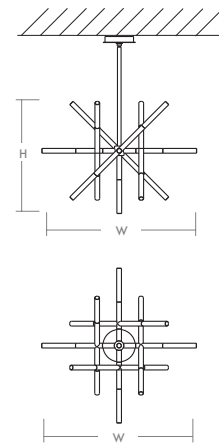

MOXY Pendant
3-697-xx

oxygen

FIXTURE TYPE _____ LOCATION _____
PROJECT _____ DATE _____

-24 Satin Nickel

-40 Aged Brass

LIGHT SOURCE	LED Arrays, 3000K, CRI 90
LUMINAIRE POWER	33.4W at 120V
RATED LIFE	50000 hr RL
OPTIONAL COLOR TEMPERATURES	3000K Only
LUMEN OUTPUT	Delivered: 893 lm (LM-79)
INPUT VOLTAGE	120V AC, 60Hz
DRIVER OUTPUT	720mA, 30.2W max power
DIMMING	TRIAC Dimming
CONSTRUCTION	Cold Rolled Steel Housing and Canopy
DIFFUSER	- Clear Bubble Acrylic
FINISHES	Satin Nickel (-24), Aged Brass (-40)
MOUNTING	4" Octagonal J-Box
STANDARDS	ETL Damp listed, Conforms to UL STD 1598, Certified CAN/CSA STD C22.2 No 250.0.

DIMENSIONS

Dia. Canopy: 6.69"

W. Fixture: 32.00"

H. Fixture: 27.00"

Supplied with 2-8", 2-12", and 3-16" stems to customize hanging height

Note: Canopy swivel allows up to a 22° slope

Order example for standard fixture:
3-697-24 (x- Voltage - xxx-Sequence # - xx-Finish)
3: 120V Only