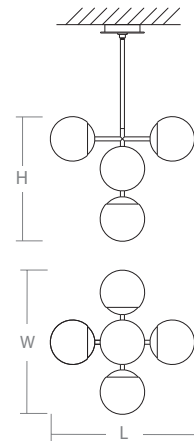

NEBULA Pendant
3-680-xx

oxygen

FIXTURE TYPE _____ LOCATION _____
 PROJECT _____ DATE _____

-40 Aged Brass (Lit)

-15 Black

-24 Satin Nickel

LIGHT SOURCE	(5x) 6W LED Arrays with Driver on board, 3000K, CRI 90
LUMINAIRE POWER	31 W at 120V
RATED LIFE	50000 hr RL
OPTIONAL COLOR TEMPERATURES	3000K Only
LUMEN OUTPUT	Delivered: TBD lm (LM-79)
INPUT VOLTAGE	120V AC, 50/60Hz
DRIVER OUTPUT	N/A
DIMMING	TRIAC and ELV Dimming
CONSTRUCTION	Cold Rolled Steel Housing and Canopy
DIFFUSER	- 6" White Opal Glass
FINISHES	Black (-15), Satin Nickel (-24), Aged Brass (-40)
MOUNTING	4" Octagonal J-Box
STANDARDS	cETL Damp listed, Conforms to UL STD 1598, Certified CAN/CSA STD C22.2 No 250.0.

DIMENSIONS

Dia. Canopy: 4.75"/5.91" Disk
W. Fixture: 19.375"
H. Fixture: 16.75"
 Supplied with 2-8", 2-12", and 3-16" stems to customize hanging height

Order example for standard fixture:
3-680-15 (x- Voltage - xxx-Sequence # - xx-Finish)
 3: 120V Only