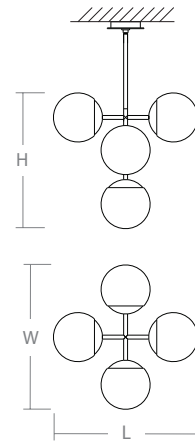

**NEBULA Pendant**  
**3-681-xx**

oxygen

FIXTURE TYPE \_\_\_\_\_ LOCATION \_\_\_\_\_  
PROJECT \_\_\_\_\_ DATE \_\_\_\_\_

-24 Satin Nickel

-15 Black

-40 Aged Brass

- LIGHT SOURCE** (5x) 6W LED Arrays with Driver on board, 3000K, CRI 90
- LUMINAIRE POWER** 31 W at 120V
- RATED LIFE** 50000 hr RL
- OPTIONAL COLOR TEMPERATURES** 3000K Only
- LUMEN OUTPUT** Delivered: TBD lm (LM-79)
- INPUT VOLTAGE** 120V AC, 50/60Hz
- DRIVER OUTPUT** N/A
- DIMMING** TRIAC and ELV Dimming
- CONSTRUCTION** Cold Rolled Steel Housing and Canopy
- DIFFUSER** - 8" White Opal Glass
- FINISHES** Black (-15), Satin Nickel (-24), Aged Brass (-40)
- MOUNTING** 4" Octagonal J-Box
- STANDARDS** cETL Damp listed, Conforms to UL STD 1598, Certified CAN/CSA STD C22.2 No 250.0.

**DIMENSIONS**

- Dia. Fixture:** 4.75"/5.91" Disk
- W. Fixture:** 24.25"
- H. Fixture:** 21.75"
- Supplied with 2-8", 2-12", and 3-16" stems to customize hanging height**

Order example for standard fixture:  
**3-681-15** (x- Voltage - xxx-Sequence # - xx-Finish)  
3: 120V Only