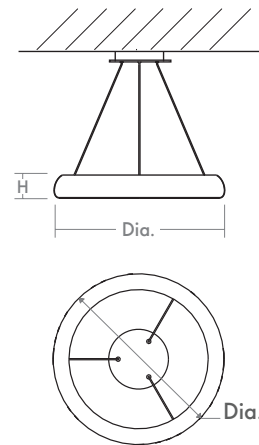

ROSWELL Pendant
3-63-xx

oxygen

FIXTURE TYPE _____ LOCATION _____
PROJECT _____ DATE _____

-15 Black

-24 Satin Nickel

-40 Aged Brass

LIGHT SOURCE	LED Array, 3000K, CRI 90
LUMINAIRE POWER	43.8W at 120V
RATED LIFE	50000 hr RL
OPTIONAL COLOR TEMPERATURES	3000K Only
LUMEN OUTPUT	Delivered: 3746 lm (LM-79)
INPUT VOLTAGE	120V AC, 50/60Hz
DRIVER OUTPUT	1000mA, 35.7W
DIMMING	TRIAC Dimming
CONSTRUCTION	Cold Rolled Steel Housing and Canopy
DIFFUSER	- Matte White Acrylic
FINISHES	White (-6), Black (-15), Satin Nickel (-24), Aged Brass (-40)
MOUNTING	4" Octagonal J-Box
STANDARDS	ETL Dry listed, Conforms to UL STD 1598, Certified CAN/CSA STD C22.2 No 250.0.

DIMENSIONS

Dia. Fixture: 23.50"
H. Fixture: 3.25"
*** Hanging height adjustable with 8ft. cables**

Order example for standard fixture:
3-63-40 (x- Voltage - xxx-Sequence # - xx-Finish)
3: 120V Only