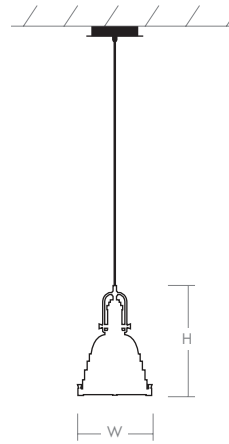

SIGMA Pendant
3-6204-xx

oxygen

FIXTURE TYPE _____ LOCATION _____

PROJECT _____ DATE _____

-24 Satin Nickel

-22 Oiled Bronze

-25 Satin Copper

- LIGHT SOURCE** 1 x 24W LED max. Medium Base PAR20/30/38;
Medium Base A19, A21.
(Lamp not included)
- LUMINAIRE POWER** To be determined
- RATED LIFE** See LED bulb manufacturer specification
- LUMEN OUTPUT** Delivered: To be determined
- INPUT VOLTAGE** 120V
- DRIVER OUTPUT** No
- CONSTRUCTION** Plated Steel and Glass
- DIFFUSER** - White Tiffany Glass
- FINISHES** Oiled Bronze (-22), Satin Nickel (-24), Satin Copper (-25)
- MOUNTING** 4" Octagonal J-Box
- STANDARDS** ETL Dry/Damp listed, Conforms to UL STD 1598,
Certified CAN/CSA, STD C22.2 No 250.0.

DIMENSIONS
Dia. Canopy: 6.50"
Dia. Fixture: 13.50"
H. Fixture: 18.25"
Suspension Length: Up to 60"

Order example for standard fixture:
3-6204-24 (x- Voltage - xxx-Sequence # - xx-Finish)
 3: 120v