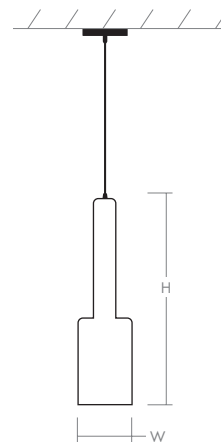

SPINDLE Pendant
3-656-xxxx

oxygen

FIXTURE TYPE _____ LOCATION _____

PROJECT _____ DATE _____

-1314 Smoked Ombre Glass / Polished Chrome -14 Clear Glass / Polished Chrome -2018 Coffee Ombre Glass / Gunmetal

- LIGHT SOURCE** 1 x 6.2W LED, 3000K, CRI 90
- LUMINAIRE POWER** 6.57W at 120V
- RATED LIFE** 60000 hr RL
- SELECT COLOR TEMPERATURES** 2700K, 3500K, 4000K
- LUMEN OUTPUT** Delivered: 406 lm (LM-79)
- INPUT VOLTAGE** 120V to 277V AC, 50/60Hz
- DRIVER OUTPUT** 180mA, 7.6W max
- DIMMING** TRIAC and ELV dimming at 120V AC; 0-10V dimming, 100% to 10% current output
- CONSTRUCTION** Plated Steel and Glass
- DIFFUSER/METAL FINISHES** (-14) Clear Glass / Polished Chrome
 (-1314) Smoked Ombre Glass / Polished Chrome
 (-2018) Coffee Ombre Glass / Gunmetal
- MOUNTING** 4" Octagonal J-Box *,
 4"x4" J-Box* with a single device mud ring
 * Deep J-Box (Required to house driver)

STANDARDS ETL Dry/Damp listed, Conforms to UL STD 1598,
 Certified CAN/CSA, STD C22.2 No 250.0.

Order example for standard fixture:
3-656-1314 (x- Voltage - xxx-Sequence # - xx-Finish)
 3: 120V to 277V
 Order example for optional color temperatures: **3-656-271314**
 27: 2700K, 35: 3500K, 40: 4000K

DIMENSIONS
Dia. Canopy: 5.75"
Dia. Fixture: 4.75"
H. Fixture: 18.75"
Supplied with 8 ft braided cord