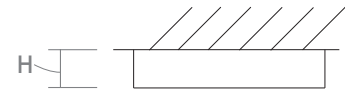

DIMENSIONS

W: 5.00"

L: 5.00"

H: 1.00"

Order example for standard fixture:

3-332-22 (x- Voltage - xxx-Sequence # - xx-Finish)

3: 120V Only