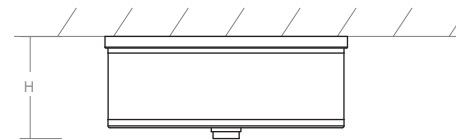

ECHO Ceiling Mount
3-695-24

oxygen

FIXTURE TYPE _____

LOCATION _____

PROJECT _____

DATE _____

-24 Satin Nickel

- LIGHT SOURCE** 2 x 10.1W LED, 3000K, CRI 90
- LUMINAIRE POWER** 24.1W at 120V
- RATED LIFE** 60000 hr RL
- OPTIONAL COLOR TEMPERATURES** 2700K, 3500K, 4000K
- LUMEN OUTPUT** Delivered: 1405 lm (LM-79)
- INPUT VOLTAGE** 120V to 277V AC, 50/60Hz
- DRIVER OUTPUT** 700mA, 29.4W max power
- DIMMING** TRIAC and ELV dimming at 120V AC; 0-10V dimming, 100% to 1% current output
- CONSTRUCTION** Plated Steel and Acrylic / Fabric
- DIFFUSER** - White Grass and Matte White Acrylic
- METAL FINISHES** Satin Nickel (-24)
- MOUNTING** 4" Octagonal J-Box
- STANDARDS** UL Dry/Damp listed, Conforms to UL STD 1598, Certified CAN/CSA STD C22.2 No 250.0.

DIMENSIONS
Dia: 14.50"
H: 7.75"

Order example for standard fixture:
3-695-24 (x- Voltage - xxx-Sequence # - xx-Finish)
3: 120V to 277V
 Order example for optional color temperatures: **3-695-2724**
27: 2700K, **35:** 3500K, **40:** 4000K