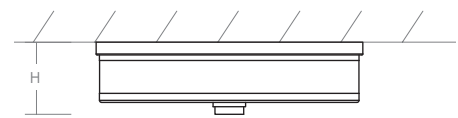

ECHO Ceiling Mount
3-694-xx-EM

oxygen

FIXTURE TYPE _____

LOCATION _____

PROJECT _____

DATE _____

-24 Satin Nickel

LIGHT SOURCE	2 x 10.1W LED, 3000K, CRI 90
LUMINAIRE POWER	25.7W at 120V
RATED LIFE	60000 hr RL
LUMEN OUTPUT	Delivered: 1277 lm (LM-79)
INPUT VOLTAGE	120V to 277V AC, 50/60Hz
DRIVER OUTPUT	700mA, 29.4W
DIMMING	TRIAC and ELV dimming at 120V AC; 0-10V dimming, 100% to 10% current output
CONSTRUCTION	Plated Steel and Acrylic / Fabric
DIFFUSER	- White Grass and Matte White Acrylic
FINISHES	Satin Nickel (-24)
MOUNTING	4" Octagonal J-Box
STANDARDS	ETL Dry/Damp listed, Conforms to UL STD 1598, Certified CAN/CSA, STD C22.2 No 250.0.

DIMENSIONS
Dia: 14.50"
H: 4.00"

EM Driver	Fullham HotspotLED Series
EM Battery Life	90 Minutes Minimum

Order example for standard fixture:
3-694-24-EM (x- Voltage - xxx-Sequence # - xx-Finish)
3: 120V to 277V