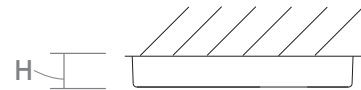

MOUNTING 4" Octagonal J-Box

STANDARDS ETL Wet listed, Conforms to UL STD 1598,
Certified CAN/CSA STD C22.2 No 250.0.

DIMENSIONS

Dia: 7.00"

H: 1.00"

Note: For wet locations, installer must provide a bead of caulk between fixture housing and mounting surface.