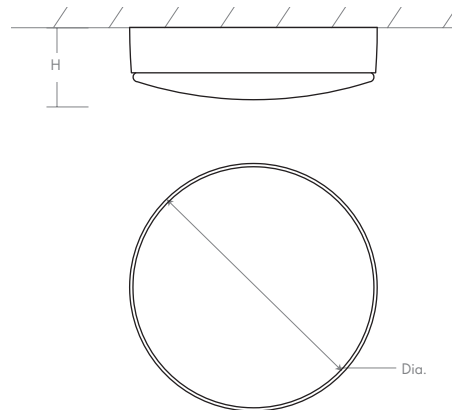

JOURNEY Wall Sconce / Ceiling Mount
3-625-xx-EM

oxygen

FIXTURE TYPE _____ LOCATION _____
 PROJECT _____ DATE _____

-24 Satin Nickel

LIGHT SOURCE 1 x 10.1W LED, 3000K, CRI 90
LUMINAIRE POWER 12.9W at 120V
RATED LIFE 60000 hr RL
LUMEN OUTPUT Delivered: 698 lm (LM-79)
INPUT VOLTAGE 120V to 277V AC, 50/60Hz
DRIVER OUTPUT 350mA, 14.7W
DIMMING TRIAC and ELV dimming at 120V AC;
 0-10V dimming, 100% to 10% current output
CONSTRUCTION Plated Steel and Acrylic
DIFFUSER - Matte White Acrylic
FINISHES Satin Nickel (-24)
MOUNTING 4" Octagonal J-Box
STANDARDS ETL Dry/Damp listed, Conforms to UL STD 1598,
 Certified CAN/CSA, STD C22.2 No 250.0.

DIMENSIONS
Dia: 14.00"
H: 4.10"

EM Driver Fullham HotspotLED Series
EM Battery Life 90 Minutes Minimum

Order example for standard fixture:
3-625-24-EM (x- Voltage - xxx-Sequence # - xx-Finish)
3: 120V to 277V