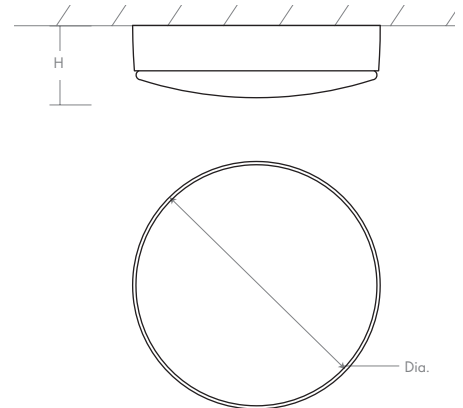

**JOURNEY Wall Sconce / Ceiling Mount**  
**3-623-xx-EM**

oxygen

FIXTURE TYPE \_\_\_\_\_

LOCATION \_\_\_\_\_

PROJECT \_\_\_\_\_

DATE \_\_\_\_\_

-14 Polished Chrome

-24 Satin Nickel

<b>LIGHT SOURCE</b>	1 x 10.1W LED, 3000K, CRI 90
<b>LUMINAIRE POWER</b>	13W at 120V
<b>RATED LIFE</b>	60000 hr RL
<b>LUMEN OUTPUT</b>	Delivered: 728 lm (LM-79)
<b>INPUT VOLTAGE</b>	120V to 277V AC, 50/60Hz
<b>DRIVER OUTPUT</b>	350mA, 14.7W
<b>DIMMING</b>	TRIAC and ELV dimming at 120V AC; 0-10V dimming, 100% to 10% current output
<b>CONSTRUCTION</b>	Plated Steel and Glass
<b>DIFFUSER</b>	- White Opal Glass
<b>FINISHES</b>	Polished Chrome (-14), Satin Nickel (-24)
<b>MOUNTING</b>	4" Octagonal J-Box
<b>STANDARDS</b>	ETL Dry/Damp listed, Conforms to UL STD 1598, Certified CAN/CSA, STD C22.2 No 250.0.

**DIMENSIONS**  
**Dia: 14.00"**  
**H: 4.10"**

EM Driver	Fullham HotspotLED Series
EM Battery Life	90 Minutes Minimum

Order example for standard fixture:  
**3-623-24-EM** (x- Voltage - xxx-Sequence # - xx-Finish)  
**3: 120V to 277V**