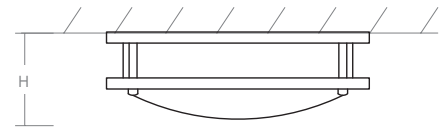

Oracle Wall Sconce / Ceiling Mount
3-620-xx

oxygen

FIXTURE TYPE _____

LOCATION _____

PROJECT _____

DATE _____

-40 Aged Brass

-14 Polished Chrome

-22 Oiled Bronze

-24 Satin Nickel

LIGHT SOURCE	2 x 10.1W LED, 3000K, CRI 90
LUMINAIRE POWER	24.1W at 120V
RATED LIFE	60000 hr RL
OPTIONAL COLOR TEMPERATURES	2700K, 3500K, 4000K
LUMEN OUTPUT	Delivered: 1952 lm (LM-79)
INPUT VOLTAGE	120V to 277V AC, 50/60Hz
DRIVER OUTPUT	700mA, 29.4W max power
DIMMING	TRIAC and ELV dimming at 120V AC; 0-10V dimming, 100% to 1% current output
CONSTRUCTION	Plated Steel and Acrylic
DIFFUSER	- Matte White Acrylic
FINISHES	Polished Chrome (-14), Oiled Bronze (-22), Satin Nickel (-24), Aged Brass (-40)
MOUNTING	4" Octagonal J-Box
STANDARDS	UL Dry/Damp listed, Conforms to UL STD 1598, Certified CAN/CSA STD C22.2 No 250.0.

DIMENSIONS
Dia: 17.75"
H: 4.25"

Order example for standard fixture:
3-620-22 (x- Voltage - xxx-Sequence # - xx-Finish)
3: 120V to 277V
 Order example for optional color temperatures: **3-620-2722**
27: 2700K, **35:** 3500K, **40:** 4000K