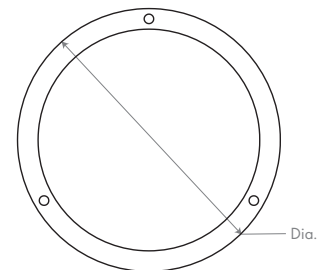

Oracle Wall Sconce / Ceiling Mount
3-620-xx

oxygen

FIXTURE TYPE _____

LOCATION _____

PROJECT _____

DATE _____

-40 Aged Brass

-14 Polished Chrome

-22 Oiled Bronze

-24 Satin Nickel

LIGHT SOURCE	2 x 10.1W LED, 3000K, CRI 90
LUMINAIRE POWER	24.1W at 120V
RATED LIFE	60000 hr RL
OPTIONAL COLOR TEMPERATURES	2700K, 3500K, 4000K
LUMEN OUTPUT	Delivered: 1952 lm (LM-79)
INPUT VOLTAGE	120V to 277V AC, 50/60Hz
DRIVER OUTPUT	700mA, 29.4W max power
DIMMING	TRIAC and ELV dimming at 120V AC; 0-10V dimming, 100% to 1% current output
CONSTRUCTION	Plated Steel and Acrylic
DIFFUSER	- Matte White Acrylic
FINISHES	Polished Chrome (-14), Oiled Bronze (-22), Satin Nickel (-24), Aged Brass (-40)
MOUNTING	4" Octagonal J-Box
STANDARDS	UL Dry/Damp listed, Conforms to UL STD 1598, Certified CAN/CSA STD C22.2 No 250.0.

DIMENSIONS
Dia: 17.75"
H: 4.25"

Order example for standard fixture:
3-620-22 (x- Voltage - xxx-Sequence # - xx-Finish)
3: 120V to 277V
 Order example for optional color temperatures: **3-620-2722**
27: 2700K, **35:** 3500K, **40:** 4000K