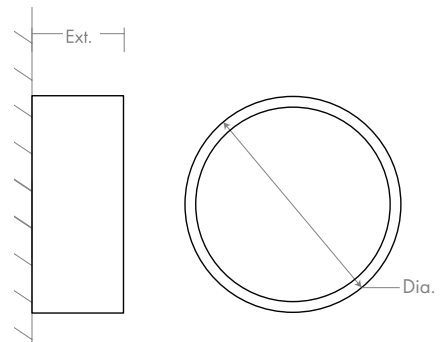

-20 Polished Nickel

-24 Satin Nickel

LIGHT SOURCE 1 x 18.2W LED, 3000K, CRI 90

LUMINAIRE POWER 21.2W at 120V

RATED LIFE 60000 hr RL

LUMEN OUTPUT Delivered: 1110 lm (LM-79)

INPUT VOLTAGE Universal Voltage 120V-277V

DRIVER OUTPUT 600mA

DIMMING 0-10V - 50/60Hz
100% to 10% Dimming

CONSTRUCTION Plated Steel and Acrylic

DIFFUSER - Matte White Acrylic

FINISHES Polished Nickel (-20), Satin Nickel (-24), Aged Brass (-40)

MOUNTING 4" Octagonal J-Box, 4" Square J-Box, 2"x3" J-box

STANDARDS ETL Dry/Damp listed, ADA compliant, Conforms to UL STD 1598, Certified CAN/CSA, STD C22.2 No 250.0.

DIMENSIONS

Dia.: 10.25"

Ext: 3.375"

M.C: 5.125" From top of fixture

EM Battery Life Fullham HotspotLED Series