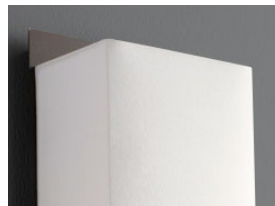

EPOCH Wall Sconce
3-564-xxx

FIXTURE TYPE _____

LOCATION _____

PROJECT _____

DATE _____

-40 Aged Brass

-22 Oiled Bronze

-24 Satin Nickel

Diffusers:

-1 White Cotton

-2 Matte White Acrylic

- LIGHT SOURCE** 1 x 10.1W LED, 3000K, CRI 90
- LUMINAIRE POWER** 12.4W at 120V
- RATED LIFE** 60000 hr RL
- OPTIONAL COLOR TEMPERATURES** 2700K, 3500K, 4000K
- LUMEN OUTPUT** Delivered: (-1) Fabric: 766 lm (LM-79)
(-2) Acrylic: TBD lm (LM-79)
- INPUT VOLTAGE** 120V to 277V AC, 50/60Hz
- DRIVER OUTPUT** 350mA, 14.7W max power
- DIMMING** TRIAC and ELV dimming at 120V AC;
0-10V dimming, 100% to 1% current output
- CONSTRUCTION** Plated Steel and Acrylic /or Fabric
- DIFFUSER/
METAL FINISHES** (-122) White Cotton / Oiled Bronze
(-124) White Cotton / Satin Nickel
(-140) White Cotton / Aged Brass
(-222) Matte White Acrylic / Oiled Bronze
(-224) Matte White Acrylic / Satin Nickel
(-240) Matte White Acrylic / Aged Brass
- MOUNTING** 4" Octagonal J-Box*
*Deep J-Box (Required to house driver)
- STANDARDS** UL Dry/Damp listed, ADA Compliant, Conforms to
UL STD 1598, Certified CAN/CSA STD C22.2 No 250.0.