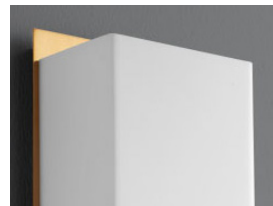

EPOCH Wall Sconce
3-564-xxx

FIXTURE TYPE _____

LOCATION _____

PROJECT _____

DATE _____

-40 Aged Brass

-22 Oiled Bronze

-24 Satin Nickel

Diffusers:

-1 White Cotton

-2 Matte White Acrylic

- LIGHT SOURCE** 1 x 10.1W LED, 3000K, CRI 90
- LUMINAIRE POWER** 12.4W at 120V
- RATED LIFE** 60000 hr RL
- OPTIONAL COLOR TEMPERATURES** 2700K, 3500K, 4000K
- LUMEN OUTPUT** Delivered: (-1) Fabric: 766 lm (LM-79)
(-2) Acrylic: TBD lm (LM-79)
- INPUT VOLTAGE** 120V to 277V AC, 50/60Hz
- DRIVER OUTPUT** 350mA, 14.7W max power
- DIMMING** TRIAC and ELV dimming at 120V AC;
0-10V dimming, 100% to 1% current output
- CONSTRUCTION** Plated Steel and Acrylic /or Fabric
- DIFFUSER/
METAL FINISHES** (-122) White Cotton / Oiled Bronze
(-124) White Cotton / Satin Nickel
(-140) White Cotton / Aged Brass
(-222) Matte White Acrylic / Oiled Bronze
(-224) Matte White Acrylic / Satin Nickel
(-240) Matte White Acrylic / Aged Brass
- MOUNTING** 4" Octagonal J-Box*
*Deep J-Box (Required to house driver)
- STANDARDS** UL Dry/Damp listed, ADA Compliant, Conforms to
UL STD 1598, Certified CAN/CSA STD C22.2 No 250.0.

DIMENSIONS

- W:** 5.25"
- H:** 15.75"
- Ext:** 3.75"
- M.C:** 6.42" From top of fixture

Order example for standard fixture:
3-564-224 (x- Voltage - xxx-Sequence # - x-Diffuser - xx-Finish)
3: 120V to 277V
 Order example for optional color temperatures: **3-564-27224**
27: 2700K, **35:** 3500K, **40:** 4000K