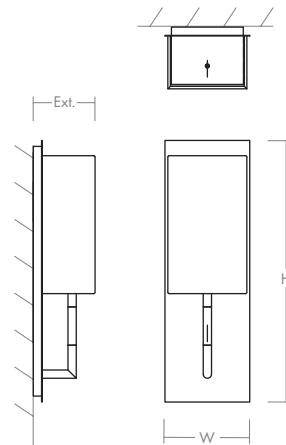

EPOCH Wall Sconce
3-564-xxx

FIXTURE TYPE _____

LOCATION _____

PROJECT _____

DATE _____

-40 Aged Brass

-22 Oiled Bronze

-24 Satin Nickel

Diffusers:

-1 White Cotton

-2 Matte White Acrylic

- LIGHT SOURCE** 1 x 10.1W LED, 3000K, CRI 90
- LUMINAIRE POWER** 12.4W at 120V
- RATED LIFE** 60000 hr RL
- OPTIONAL COLOR TEMPERATURES** 2700K, 3500K, 4000K
- LUMEN OUTPUT** Delivered: (-1) Fabric: 766 lm (LM-79)
(-2) Acrylic: TBD lm (LM-79)
- INPUT VOLTAGE** 120V to 277V AC, 50/60Hz
- DRIVER OUTPUT** 350mA, 14.7W max power
- DIMMING** TRIAC and ELV dimming at 120V AC;
0-10V dimming, 100% to 1% current output
- CONSTRUCTION** Plated Steel and Acrylic /or Fabric
- DIFFUSER/
METAL FINISHES** (-122) White Cotton / Oiled Bronze
(-124) White Cotton / Satin Nickel
(-140) White Cotton / Aged Brass
(-222) Matte White Acrylic / Oiled Bronze
(-224) Matte White Acrylic / Satin Nickel
(-240) Matte White Acrylic / Aged Brass
- MOUNTING** 4" Octagonal J-Box*
*Deep J-Box (Required to house driver)
- STANDARDS** UL Dry/Damp listed, ADA Compliant, Conforms to
UL STD 1598, Certified CAN/CSA STD C22.2 No 250.0.

DIMENSIONS

- W:** 5.25"
- H:** 15.75"
- Ext:** 3.75"
- M.C:** 6.42" From top of fixture

Order example for standard fixture:
3-564-224 (x- Voltage - xxx-Sequence # - x-Diffuser - xx-Finish)
3: 120V to 277V
 Order example for optional color temperatures: **3-564-27224**
27: 2700K, **35:** 3500K, **40:** 4000K