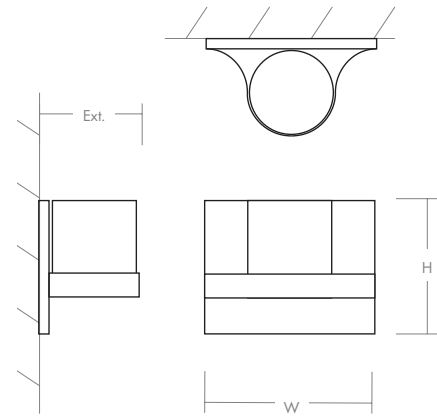

OLIO Wall Sconce
3-538-xx

oxygen

FIXTURE TYPE _____

LOCATION _____

PROJECT _____

DATE _____

-24 Satin Nickel

-22 Oiled Bronze

- LIGHT SOURCE** 1 x 10.1W LED, 3000K, CRI 90
- LUMINAIRE POWER** 12.4W at 120V
- RATED LIFE** 60000 hr RL
- OPTIONAL COLOR TEMPERATURES** 2700K, 3500K, 4000K
- LUMEN OUTPUT** Delivered: 302 lm (LM-79)
- INPUT VOLTAGE** 120V to 277V AC, 50/60Hz
- DRIVER OUTPUT** 350mA, 14.7W max power
- DIMMING** TRIAC and ELV dimming at 120V AC; 0-10Vdimming, 10% to 1% current output
- CONSTRUCTION** Plated Steel and Glass
- DIFFUSER** - White Opal Glass
- FINISHES** Satin Nickel (-24), Oiled Bronze (-22)
- MOUNTING** 4" Octagonal J-Box*, 4" Square J-Box*
*Deep J-Box (Required to house driver)
- STANDARDS** UL Dry/Damp listed, ADA Compliant, Conforms to UL STD 1598, Certified CAN/CSA STD C22.2 No 250.0.

DIMENSIONS

- W:** 7.00"
- H:** 5.50"
- Ext:** 4.00"
- M.C:** 2.75" From top of fixture

Order example for standard fixture:

3-538-24 (x- Voltage - xxx-Sequence # - xx-Finish)

3: 120V to 277V

Order example for optional color temperatures: **3-538-2724**