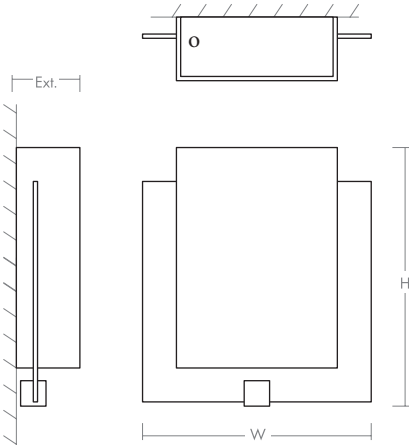

PATHWAYS Wall Sconce
3-523-2xx-EM

FIXTURE TYPE _____ LOCATION _____

PROJECT _____ DATE _____

-95 Old World

-24 Satin Nickel

Diffusers:

-2 Matte White Acrylic

LIGHT SOURCE	1 x 10.1W LED, 3000K, CRI 90
LUMINAIRE POWER	12.9W at 120V
RATED LIFE	60000 hr RL
LUMEN OUTPUT	Delivered: 851 lm (LM-79)
INPUT VOLTAGE	120V to 277V AC, 50/60Hz
DRIVER OUTPUT	350mA, 14.7W max
DIMMING	TRIAC and ELV dimming at 120V AC; 0-10V dimming, 100% to 10% current output
CONSTRUCTION	Plated Steel and Acrylic
METAL FINISH / DIFFUSER	(-224) Matte White Acrylic / Satin Nickel (-295) Matte White Acrylic / Old World
MOUNTING	4" Octagonal J-Box
STANDARDS	ETL Dry/Damp listed, ADA compliant, Conforms to UL STD 1598, Certified CAN/CSA, STD C22.2 No 250.0.

DIMENSIONS

W:	13.63"
H:	14.89"
Ext:	3.75"
M.C:	6.41" From top of fixture

EM Driver Fullham HotspotLED Series
EM Battery Life 90 Minutes Minimum

Order example for standard fixture:
3-523-224-EM (x- Voltage - xxx-Sequence # - x-Diffuser - xx-Finish)
 3: 120V to 277V