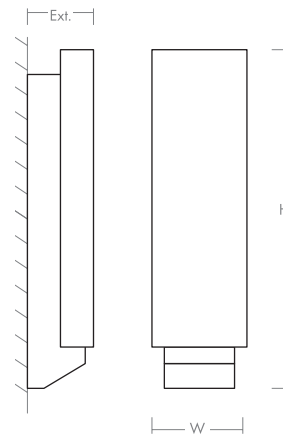

POLARIS Wall Sconce
3-522-xx-EM

oxygen

FIXTURE TYPE _____

LOCATION _____

PROJECT _____

DATE _____

-24 Satin Nickel

LIGHT SOURCE	1 x 10.1W LED, 3000K, CRI 90
LUMINAIRE POWER	15.4W at 120V
RATED LIFE	60000 hr RL
LUMEN OUTPUT	Delivered: 1043 lm (LM-79)
INPUT VOLTAGE	120V to 277V AC, 50/60Hz
DRIVER OUTPUT	350mA, 14.7W max
DIMMING	TRIAC and ELV dimming at 120V AC; 0-10V dimming, 100% to 10% current output
CONSTRUCTION	Plated Steel and Acrylic
DIFFUSER	- Matte White Acrylic
FINISHES	Satin Nickel (-24)
MOUNTING	4" Octagonal J-Box
STANDARDS	ETL Dry/Damp listed, ADA compliant, Conforms to UL STD 1598, Certified CAN/CSA, STD C22.2 No 250.0.

DIMENSIONS

W:	5.75"
H:	20.50"
Ext:	4.00"
M.C.:	11.25" From top of fixture

EM Driver	Fullham HotspotLED Series
EM Battery Life	90 Minutes Minimum

Order example for standard fixture:
3-522-24-EM (x- Voltage - xxx-Sequence # - xx-Finish)
 3: 120V to 277V